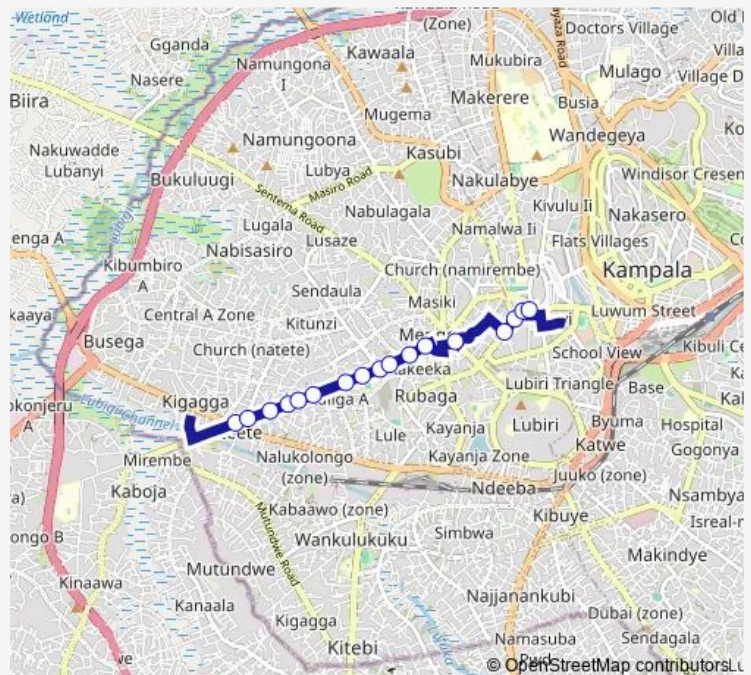

Route info

Direction: Nateete Market

Stops: 17

Trip Duration: 0 hour 26 min

KA089 — Kisenyi-Nateete Taxi Park

Direction

Musajja Alumbwa — Petrocity (Nateete)

19 stops

[Open route schedule](#)

Musajja Alumbwa

Numak Complex

Rubaga Rd - Hoima Rd Jct

Olympus Fuel Station

Hotel Sojovallo - Oryx Station (Rubaga Rd)

Super Oil (Rubaga Rd)

Kabaka Roundabout

Wednesday 06:30-19:00

Thursday 06:30-19:00

Friday 06:30-19:00

Saturday 06:30-19:00

Sunday 06:30-19:00

Route info

Direction: Musajja Alumbwa

Stops: 19