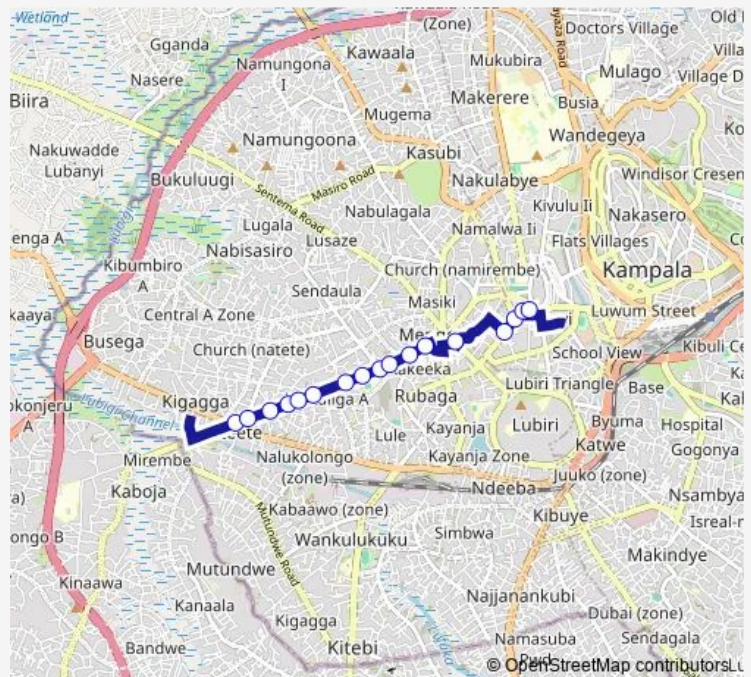

Route info

Direction: Nateete Market

Stops: 17

Trip Duration: 0 hour 29 min

■ Ka089 — Kisenyi-Nateete Taxi Park

Direction

Musajja Alumbwa — Petrocity (Nateete)

19 stops

[Open route schedule](#)

Musajja Alumbwa

Numak Complex

Rubaga Rd - Hoima Rd Jct

Olympus Fuel Station

Hotel Sojovallo - Oryx Station (Rubaga Rd)

Super Oil (Rubaga Rd)

Kabaka Roundabout

Wednesday 06:30-19:00

Thursday 06:30-19:00

Friday 06:30-19:00

Saturday 06:30-19:00

Sunday 06:30-19:00

Route info

Direction: Musajja Alumbwa

Stops: 19