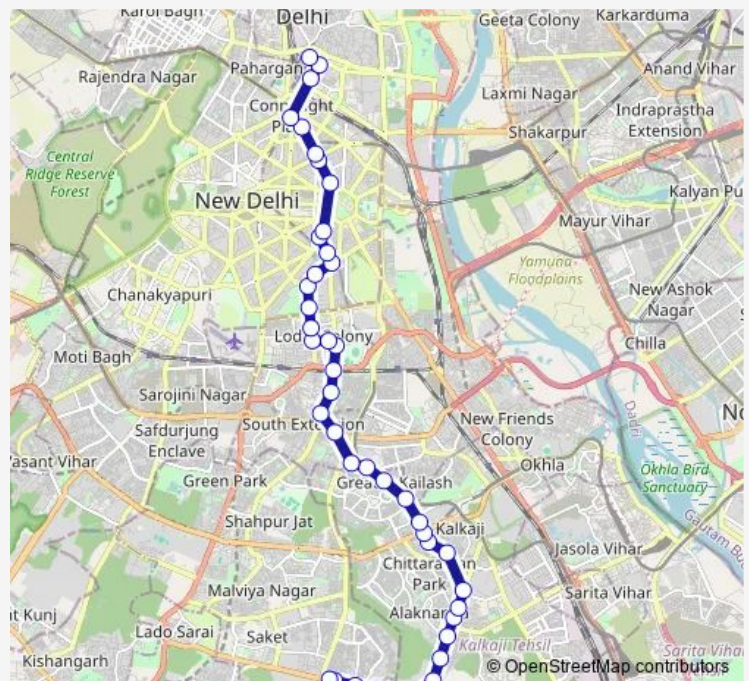

### Route schedule

Ambedkar Nagar Terminal — New Delhi Railway Station Gate 2

Monday 05:20-21:22

Tuesday 05:20-21:22

Wednesday 05:20-21:22

Thursday 05:20-21:22

Friday 05:20-21:22

Saturday 05:20-21:22

### Route info

Direction: Ambedkar Nagar Terminal

Stops: 43

Trip Duration: 1 hour 18 min

440down

PT College Kotla

Defence Colony

Sewa Nagar Flyover