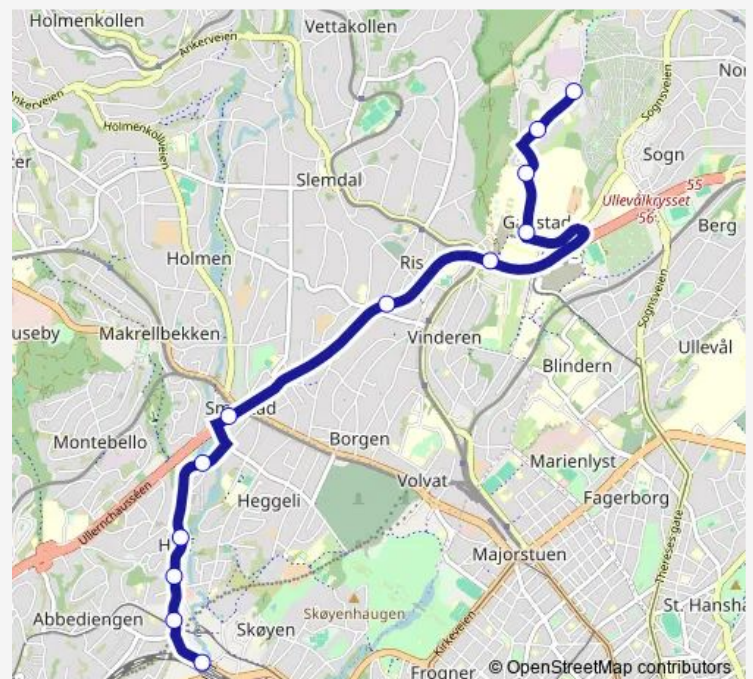

Smestaddammen

Smestad

Risalléen

Gaustad

Rikshospitalet

Gaustadveien

Øvre Sogn

### Route schedule

Skøyen stasjon — Øvre Sogn

Monday 06:01-20:16

Tuesday 06:01-20:16

Wednesday 06:01-20:16

Thursday 06:01-20:16

Friday 06:01-20:16

Saturday 06:46-20:16

### Route info

Direction: Skøyen stasjon

Stops: 11

Trip Duration: 0 hour 18 min

**Direction**

Øvre Sogn — Skøyen stasjon

12 stops

[Open route schedule](#)

## Route info

Direction: Øvre Sogn

Stops: 12

Trip Duration: 0 hour 17 min

40 Local Bus Service time schedules and route maps are available in an offline PDF at [busmaps.com](https://busmaps.com). Use the [busmaps.com](https://busmaps.com) website to see live bus times, train schedule or subway schedule, and step-by-step directions for all public transit in Oslo