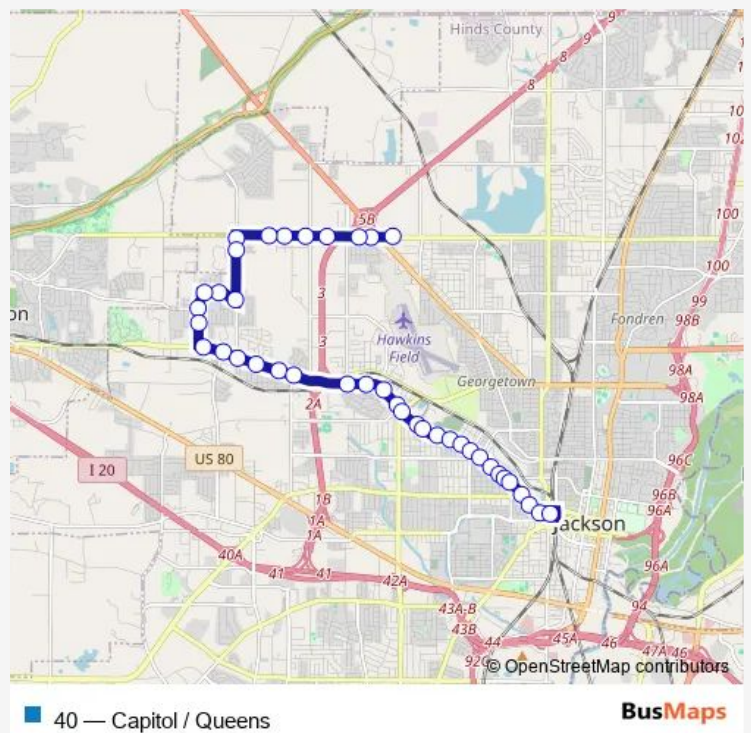

[Go to website](#)

Direction
 Union Station — West Northside Drive @ Northwest Junction

34 stops

[Open route schedule](#)

- Union Station
- West Amite Street & South Clifton Street (Ob)
- West Amite Street & North Lemon Street (Ob)
- West Capitol Street & West Amite Street (Ob)
- West Capitol Street & Thompson Street (Ob)
- West Capitol Street & North Green Avenue (Ob)
- West Capitol Street & Magnolia Street (Ob)
- West Capitol Street & Longino Street (Ob)
- West Capitol Street & North Prentiss Street (Ob)
- West Capitol Street & Clairmont Street (Ob)
- West Capitol Street & Bradley Street (Ob)
- West Capitol Street & Lexington Avenue (Ob)
- West Capitol Street & Claiborne Avenue (Ob)
- West Capitol Street & Moss Avenue (Ob)
- West Capitol Street & Parkside Place (Ob)
- West Capitol Street & North Alabama Avenue (Ob)
- West Capitol Street & Columbia Avenue (Ob)
- West Capitol Street & Ford Avenue (Ob)
- West Capitol Street & Boling Street (Ob)
- Clinton Boulevard & Colebrook Avenue (Ob)
- Clinton Boulevard & Kilkenny Boulevard (Ob)

Route schedule

Union Station — West Northside Drive @ Northwest Junction

Monday	05:15-18:15
Tuesday	05:15-18:15
Wednesday	05:15-18:15
Thursday	05:15-18:15
Friday	05:15-18:15
Saturday	06:15-18:15
Sunday	—

Route info

Direction: Union Station

Stops: 34

Trip Duration: 0 hour 24 min

Clinton Boulevard & West Hillsdale Drive (Ob)

Clinton Boulevard & North Flag Chapel Road (Ob)

North Flag Chapel Road @ Westwick Apartments (Ob)

Saturday 06:40-18:40

Sunday —

Route info

Direction: West Northside Drive @ Northwest Junction

Stops: 35

Trip Duration: 0 hour 25 min

West Capitol Street & Wacaster Street (Ib)

West Capitol Street & South Prentiss Street (Ib)