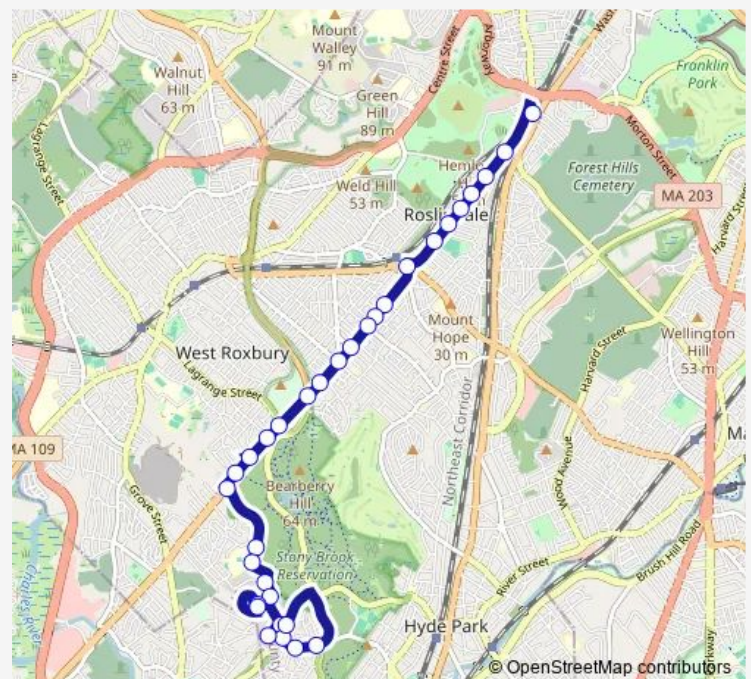

Washington St @ Heron St

W Boundary Rd @ Washington St

W Boundary Rd @ Cedarcrest Rd

Route schedule

Forest Hills — 84 Georgetowne Pl

Monday	05:20-19:00
Tuesday	05:20-19:00
Wednesday	05:20-19:00
Thursday	05:20-19:00
Friday	05:20-19:00
Saturday	06:00-16:00
Sunday	—

Route info

Direction: Forest Hills

Stops: 32

Trip Duration: 0 hour 27 min

40 — Georgetowne - Forest Hills Station

W Boundary Rd @ Ohrenberger School

W Boundary Rd @ Georgetowne Dr

Georgetowne Dr @ Margareta Dr

Tuesday 05:36-19:35

Wednesday 05:36-19:35

Thursday 05:36-19:35

Friday 05:36-19:35

Saturday 06:25-16:30

Sunday —

Route info

Direction: 84 Georgetowne PI

Stops: 32

Trip Duration: 0 hour 25 min

Washington St @ Firth Rd

Washington St @ Granfield Ave

Washington St @ Whipple Ave

Washington St @ Archdale Rd

Washington St @ Aldwin Rd

Washington St @ Tollgate Way