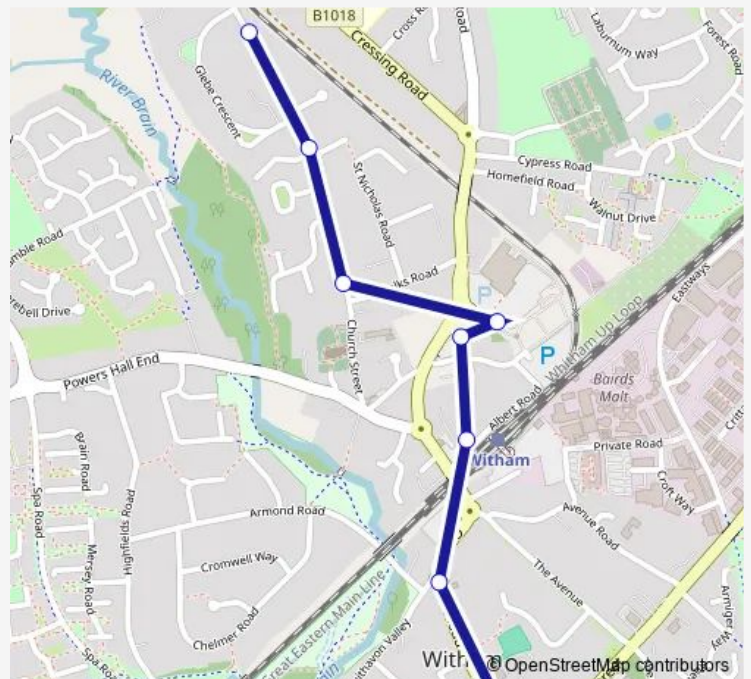

Railway Station

Technology Centre

Morrisons Store

Chalks Road

St Nicholas Close

Ebenezer Close

Route schedule

Collingwood Road — Ebenezer Close

Monday 10:02-17:20

Tuesday —

Wednesday 10:02-17:20

Thursday —

Friday —

Saturday 09:02-16:02

Sunday —

Route info

Direction: Collingwood Road

Stops: 8

Trip Duration: 0 hour 8 min

40 — Witham Town Centre - Ebenezer Close

Direction

Ebenezer Close — Collingwood Road

8 stops

[Open route schedule](#)

Ebenezer Close

St Nicholas Close

Chalks Road

Morrisons Store

Technology Centre

Railway Station

Guithavon Valley

Collingwood Road