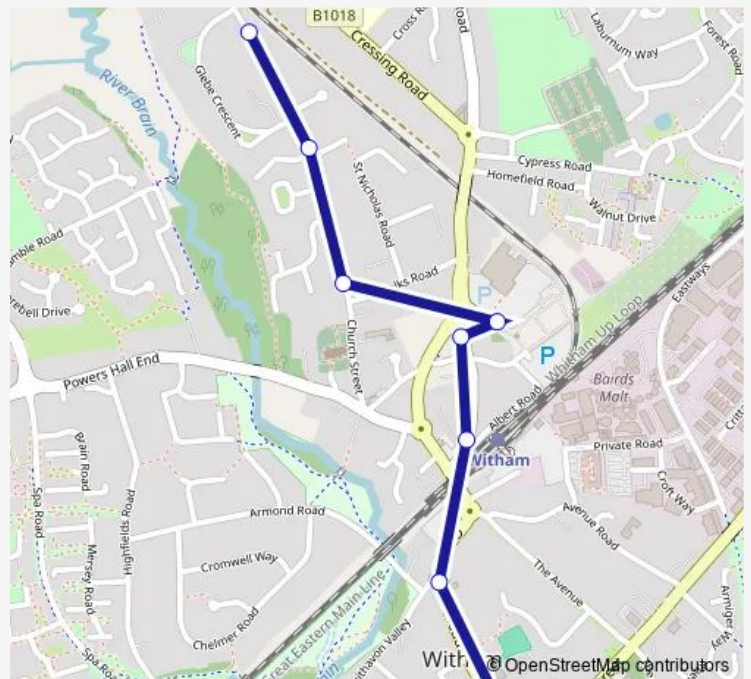

Railway Station

Technology Centre

Morrisons Store

Chalks Road

St Nicholas Close

Ebenezer Close

Route schedule

Collingwood Road — Ebenezer Close

Direction: Collingwood Road

Stops: 8

Trip Duration: 0 hour 8 min

40 — Witham Town Centre - Ebenezer Close

Direction

Ebenezer Close — Collingwood Road

8 stops

[Open route schedule](#)

Ebenezer Close

St Nicholas Close

Chalks Road

Morrisons Store

Technology Centre

Railway Station

Guithavon Valley

Collingwood Road

Route schedule

Ebenezer Close — Collingwood Road

Monday	10:11-17:29
Tuesday	—
Wednesday	10:11-17:29
Thursday	—
Friday	—
Saturday	09:11-16:11
Sunday	—

Route info

Direction: Ebenezer Close

Stops: 8

Trip Duration: 0 hour 7 min