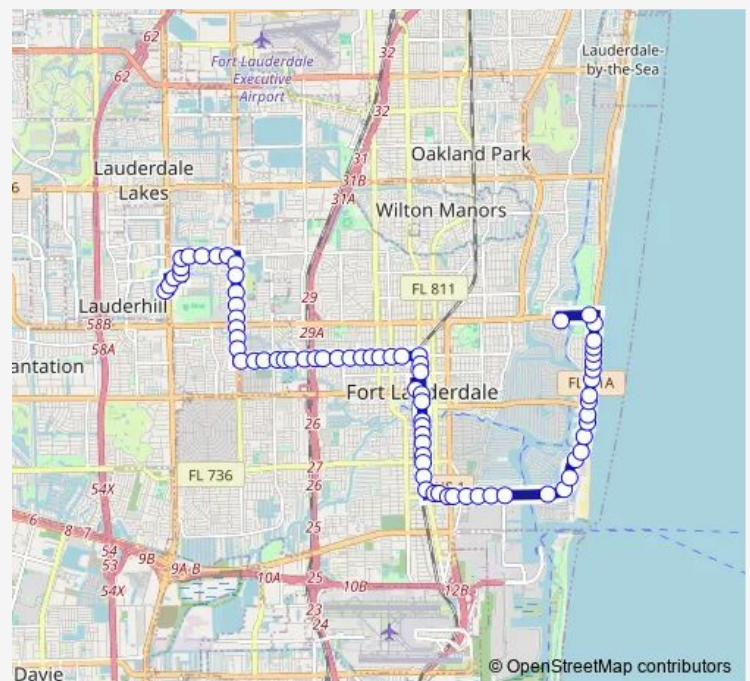

A1A/SE 5 S - (Swimming Hall OF Fame)

A1A/#801

A1A/Bahia Mar

A1A/Harbor D

A1A/Holiday D

A1A/Harbor Beach Pkwy

SE 17 S/SE 23 A

SE 17 S/Eisenhower B

SE 17 S/SE 15 A

Route schedule

NE 26 A/Sunrise B - (Galleria) — Lauderhill Transit Center - (BAY 2 - Rt40)

Monday 05:50-22:03

Tuesday 05:50-22:03

Wednesday 05:50-22:03

Thursday 05:50-22:03

Friday 05:50-22:03

Saturday 05:55-21:42

Sunday 07:18-19:20

Route info

Direction: NE 26 A/Sunrise B - (Galleria)

Stops: 73

Trip Duration: 1 hour 20 min

SE 17 S/Cordova R

SE 17 S/SE 10 A

Andrews A/SE 7 S

Andrews A/SE 6 S

Andrews A/SE 5 S

Andrews A/SE 2 S

Central Terminal - (BAY B4 - Rt40 West)

Andrews A/NE 4 S

Andrews A/NE 5 S

Sistrunk B/Andrews A (W)