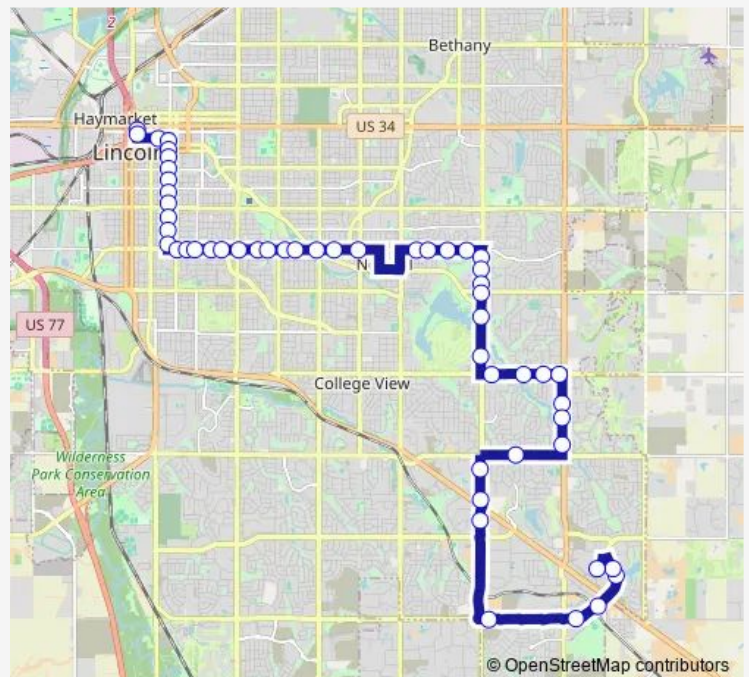

Bus 40 Heart Hospital

[Go to website](#)

Direction
 South 11th Street & N Street — Walmart Southeast
 53 stops
[Open route schedule](#)

- South 11th Street & N Street
- South 11th Street & N Street
- M Street & South 14th Street, Se
- South 16th Street & M Street, Sw
- South 16th Street & K Street, Nw
- South 16th Street & J Street, Sw
- South 16th Street & G Street, Nw
- South 16th Street & E Street, Nw
- South 16th Street & C Street, Nw
- South 16th Street & B Street, Sw
- South 16th Street & Garfield Street, Nw
- South 16th Street & Rose Street, Nw
- South 16th Street & Roselyn Terrace, W
- South Street & South 17th Street, Se
- South Street & South 19th Street, Se
- South Street & South 20th Street, Sw
- South Street & South 23rd Street, Se
- South Street & South 25th Street, Se
- South Street & South 27th Street, Se
- South Street & South 30th Street, Se
- South Street & Winthrop Road, Se

Route schedule

South 11th Street & N Street — Walmart Southeast

Monday	05:40-19:40
Tuesday	05:40-19:40
Wednesday	05:40-19:40
Thursday	05:40-19:40
Friday	05:40-19:40
Saturday	07:10-18:10
Sunday	—

Route info

Direction: South 11th Street & N Street

Stops: 53

Trip Duration: 0 hour 35 min

40 — Heart Hospital

South Street & South 35th Street, Sw

South Street & South 36th Street, Se

South Street & South 40th Street, Sw

Wednesday 06:00-20:30

Thursday 06:00-20:30

Friday 06:00-20:30

Saturday 08:00-19:00

Sunday —

Route info

Direction: Walmart Southeast

Stops: 51