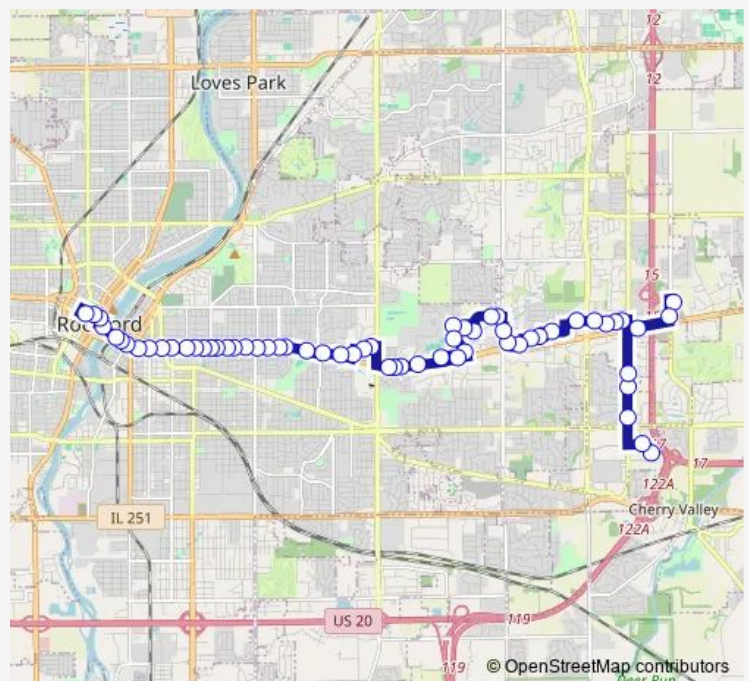

Direction

Cherryvale North Blvd Magic Waters-E-Inbound — Downtown Transfer Center Berth L

61 stops

[Open route schedule](#)

Cherryvale North Blvd Magic Waters-E-Inbound

Cherryvale North Blvd East Condos-N-Inbound

Argus Buckley-N-Inbound

Argus Ware-NEC-Inbound

Argus Deane-NEC-Inbound

E State Target-N-Inbound

Puri Pkwy Schnucks-N-Inbound

Puri Pkwy Puri Dr-N-Inbound

Mulford Village Bienterra Trail-N-Inbound

Mulford Village Chase Bank-E-Inbound

Executive Pkwy Mulford Village-E

Strathmoor Bancroft-N-Inbound

Strathmoor Gramercy-N-Inbound

Route schedule

Cherryvale North Blvd Magic Waters-E-Inbound — Downtown Transfer Center Berth L

Monday	09:10-16:10
Tuesday	09:10-16:10
Wednesday	09:10-16:10
Thursday	09:10-16:10
Friday	09:10-16:10
Saturday	—
Sunday	—

Route info

Direction: Cherryvale North Blvd Magic Waters-E-Inbound

Stops: 61

Trip Duration: 1 hour 0 min

40 — East State

OSF Strathmoor-NWC-Inbound

Strathmoor OSF Emergency-NWC-Inbound

Strathmoor Roxbury-NEC-Inbound