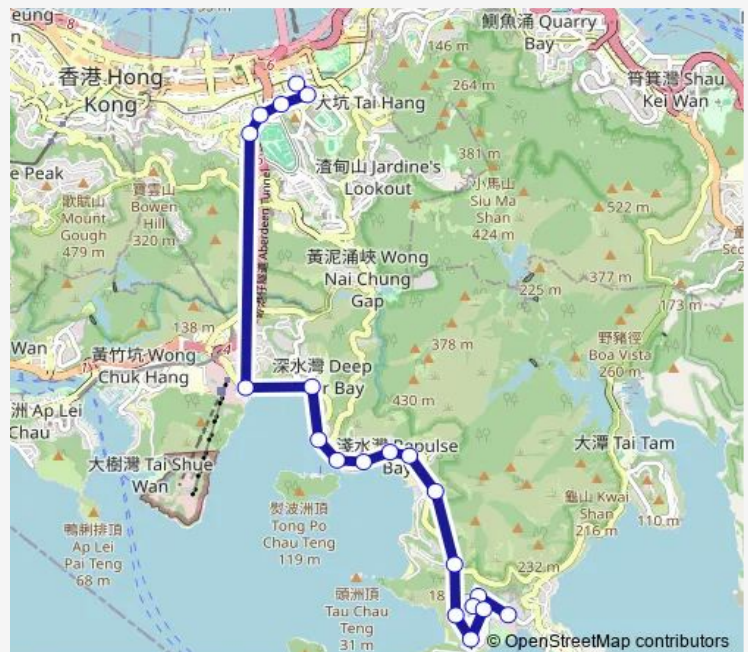

NO.102 REPULSE BAY ROAD

REPULSE BAY ROAD, REPULSE BAY VILLA

REPULSE BAY ROAD, REPULSE BAY BEACH

REPULSE BAY ROAD NEAR BELLEVIEW DRIVE

ISLAND ROAD, ISLAND CLUB

ISLAND ROAD, DEEPPDENE|DEEPPDENE, ISLAND ROAD

Island Road, Deep Water Bay|Island Road, Deep Water BAY Beach|Deep Water Bay, Island Road

Route schedule

Carmel Road, Stanley Plaza|Stanley Plaza (MA Hang)|Carmel Road, Stanley Plaza — JARDINE'S BAZAAR, JINGHUA CENTER|JARDINE'S BAZAAR|JARDINE'S BAZAAR, JINGHUA CENTER

Monday	07:15
Tuesday	07:15
Wednesday	07:15
Thursday	07:15
Friday	07:15
Saturday	—
Sunday	—

Route info

Direction: Carmel Road, Stanley Plaza|Stanley Plaza (MA Hang)|Carmel Road, Stanley Plaza

Stops: 20

Trip Duration: 0 hour 23 min

ISLAND ROAD, THE HONG KONG COUNTRY CLUB|THE HONG KONG COUNTRY CLUB, ISLAND ROAD