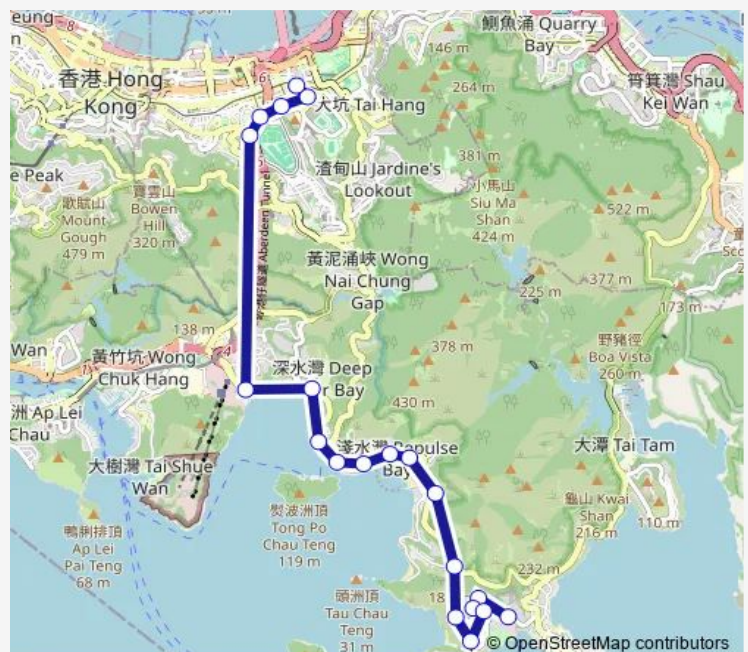

### Route info

Direction: Carmel Road, Stanley Plaza|Carmel Road, Stanley Plaza|Stanley Plaza (MA Hang)

Stops: 20

Trip Duration: 0 hour 23 min

Morrison Hill Road, Near Leighton Road

Leighton Road, Outside Leighton Centre|Leighton Road,  
Leighton Centre