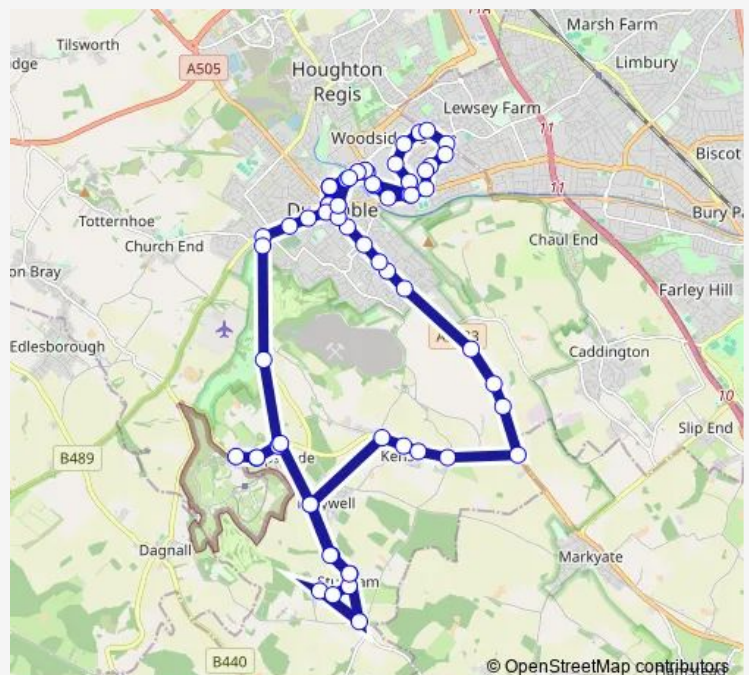

### Direction

Asda — Asda

62 stops

[Open route schedule](#)

- Asda
- The Quadrant
- Church Street
- Central Bedfordshire College
- Chiltern Park
- Sainsbury's
- Boscombe Road
- Liscombe Road
- Ridgeway Drive
- Linsell House
- The Vale Academy
- Wilbury Drive
- Wilbury Drive
- Katherine Drive
- Markham Crescent
- Katherine Drive Shops
- Woodford Road
- Brandreth Avenue
- Liscombe Road
- Sainsbury's
- Chiltern Park

### Route schedule

Asda — Asda

Monday	09:35-16:15
Tuesday	09:35-16:15
Wednesday	09:35-16:15
Thursday	09:35-16:15
Friday	09:35-16:15
Saturday	09:35-14:00
Sunday	—

### Route info

Direction: Asda

Stops: 62

Trip Duration: 1 hour 15 min

■ 40 — Dunstable - Katherine Dr - Whipsnade - Kensworth - Dunstable **BusMaps**

White Lion Retail Park North

Central Bedfordshire College

## Route info

Direction: West Street

Stops: 45

Trip Duration: 0 hour 52 min

The Packhorse PH

Horse and Jockey

Jockey Farm

Turnpike Farm