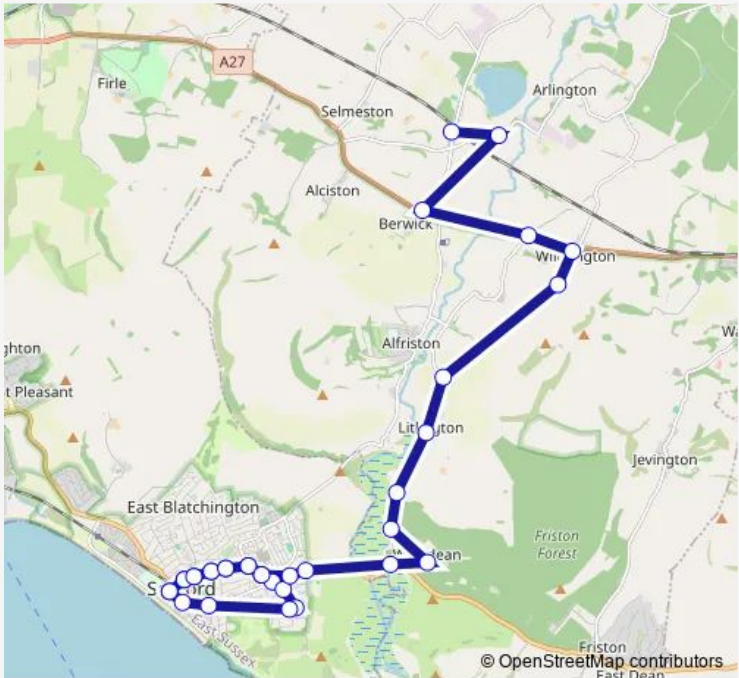

Bus 40 Berwick - Selmeston - Alciston - Seaford

[Go to website](#)

Direction
 Morrisons — Railway Station

34 stops

[Open route schedule](#)

- Morrisons
- Library
- War Memorial
- Southdown Road
- Downs Road
- Sutton Corner
- Manor Road
- Kingston Green
- Kingston Way
- Fairways Road
- Poynings Close
- Seaford Head Lower School
- The Steyne
- Morrisons
- Library
- War Memorial
- Southdown Road
- Downs Road
- Sutton Corner
- Manor Road
- Chyngton Gardens

Route schedule
 Morrisons — Railway Station

Monday	—
Tuesday	12:10
Wednesday	—
Thursday	—
Friday	—
Saturday	—
Sunday	—

Route info

Direction: Morrisons

Stops: 34

Trip Duration: 0 hour 48 min

40 — Berwick - Selmeston - Alciston - Seaford BusMaps

Long Man Inn

Milton Gate

Crossroads

Chilver Bridge

Railway Station

Direction

Railway Station — Morrisons

35 stops