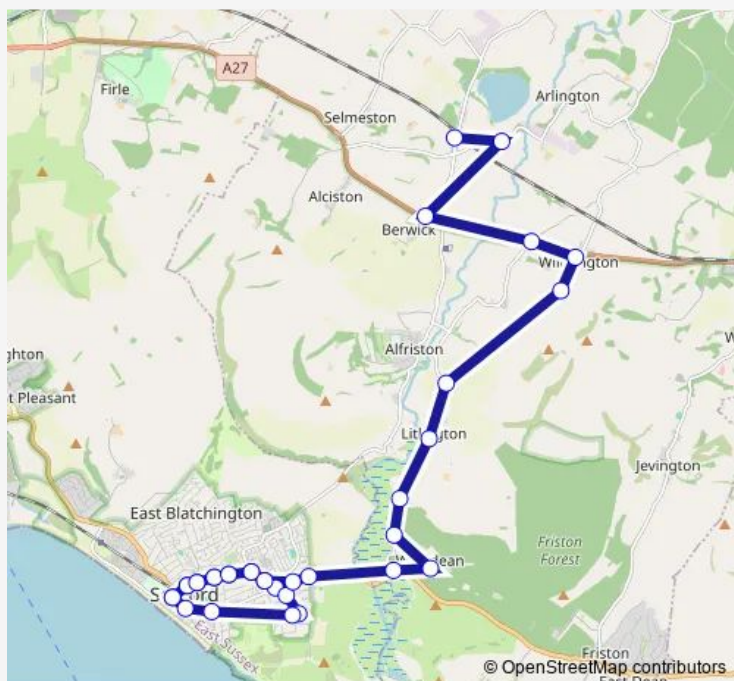

Sutton Corner

Manor Road

Chyngton Gardens

Route schedule

Morrisons — Railway Station

Monday —

Tuesday 12:10

Wednesday —

Thursday —

Friday —

Saturday —

Sunday —

Route info

Direction: Morrisons

Stops: 34

Trip Duration: 0 hour 48 min

40 — Berwick - Selmeston - Alciston - Seaford

Chyngton Lane

Seven Sisters Park Centre

Pond

Friston Forest Car Park

Charleston Manor

Tea Gardens and Nursery

Lullington Corner

Priory

Long Man Inn

Milton Gate

Crossroads

Chilver Bridge

Railway Station

Direction

Railway Station — Morrisons