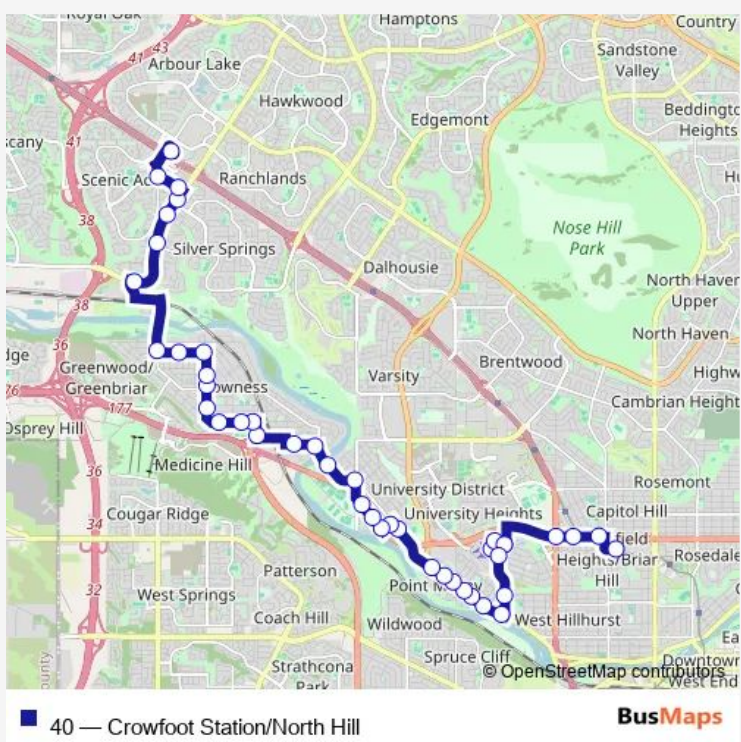

**Bus 40 Crowfoot Station/North Hill**

[Go to website](#)

**Direction**  
 Lions Park LRT Station (WB 14 AV Nw) — Crowfoot LRT Station  
 43 stops  
[Open route schedule](#)

- Lions Park LRT Station (WB 14 AV Nw)
- WB 16th AV NW @ 19th ST NW
- WB 16 AV NW @ W.of Banff TR
- WB 16 AV NW @ Crowchild TR Nw
- SB 29 ST NW @ Hospital Dr
- Foothills Hospital (Women's Health Centre)
- EB Hospital DR @ Health Science CE Nw
- SB 29 ST NW @ Hospital Dr
- SB 29 ST NW @ 13 AV Nw
- SB 29 ST NW @ 7 AV Nw
- WB Parkdale BV @ 29 ST Nw
- WB 3 AV NW @ 32 ST Nw
- WB 3 AV NW @ 34 ST Nw
- WB 3 AV NW @ 34A ST Nw
- WB Bowness RD @ 37 ST Nw
- WB Bowness RD @ Veteran's WY Nw
- WB Bowness RD @ Point DR NW
- NB Bowness RD @ 42 ST Nw
- WB 43 ST NW @ Bowness Rd
- NB 16 AV NW @ 43 ST NW
- NB 16 AV NW @ Monterey AV

**Route schedule**  
 Lions Park LRT Station (WB 14 AV Nw) — Crowfoot LRT Station

Monday	05:58-22:55
Tuesday	05:58-22:55
Wednesday	05:58-22:55
Thursday	05:58-22:55
Friday	05:58-22:55
Saturday	07:05-18:10
Sunday	07:05-18:10

**Route info**  
 Direction: Lions Park LRT Station (WB 14 AV Nw)  
 Stops: 43  
 Trip Duration: 0 hour 43 min

NB 16 AV NW @ 46 ST NW

WB Bowness RD @ Home RD NW

NB Bowness RD @ 52 ST NW

NB Bowwood DR @ Bowness RD Nw

## Route info

Direction: Crowfoot LRT Station

Stops: 48

Trip Duration: 0 hour 47 min

SB Bowwood DR @ 31 AV Nw

SB Bowness RD @ 52 ST Nw

SB Home RD @ Bowness RD Nw

SB Home RD @ 16 AV Nw