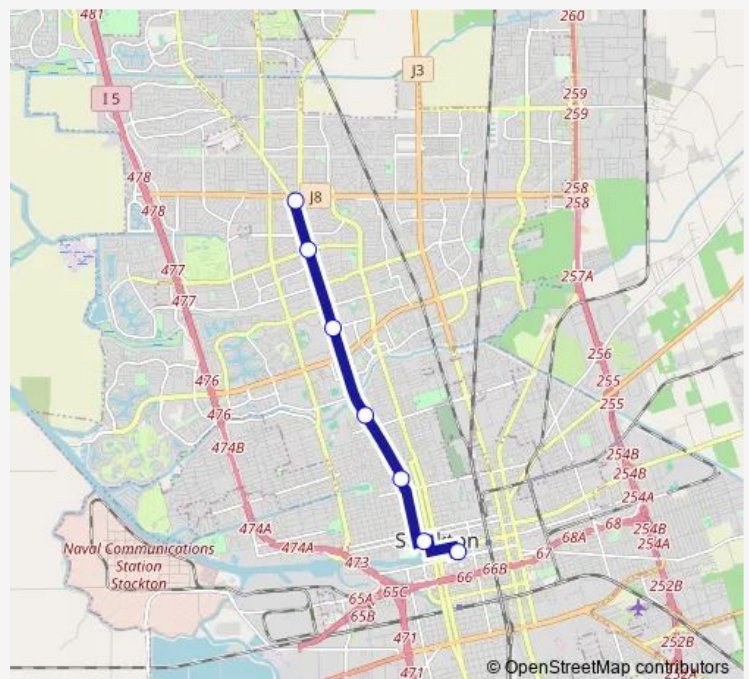

### Direction

Hammer Transfer Station — DTC C&S MB Eb

7 stops

[Open route schedule](#)

Hammer Transfer Station

Pacific AV & Benjamin Holt FS Sb

Pacific AV & Yokuts AV Sb

Pacific AV & Knoles WY FS/Sb

Pacific AV & Walnut ST FS Sb

Fremont ST & Commerce NS Eb

DTC C&S MB Eb

### Route schedule

Hammer Transfer Station — DTC C&S MB Eb

Monday 05:30-21:30

Tuesday 05:30-21:30

Wednesday 05:30-21:30

Thursday 05:30-21:30

Friday 05:30-21:30

Saturday 07:00-19:20

### Route info

Direction: Hammer Transfer Station

Stops: 7

Trip Duration: 0 hour 22 min

40 — Metro Express-Pacific Avenue

**Direction**

DTC C&amp;S MB Eb — Hammer Transfer Station

7 stops