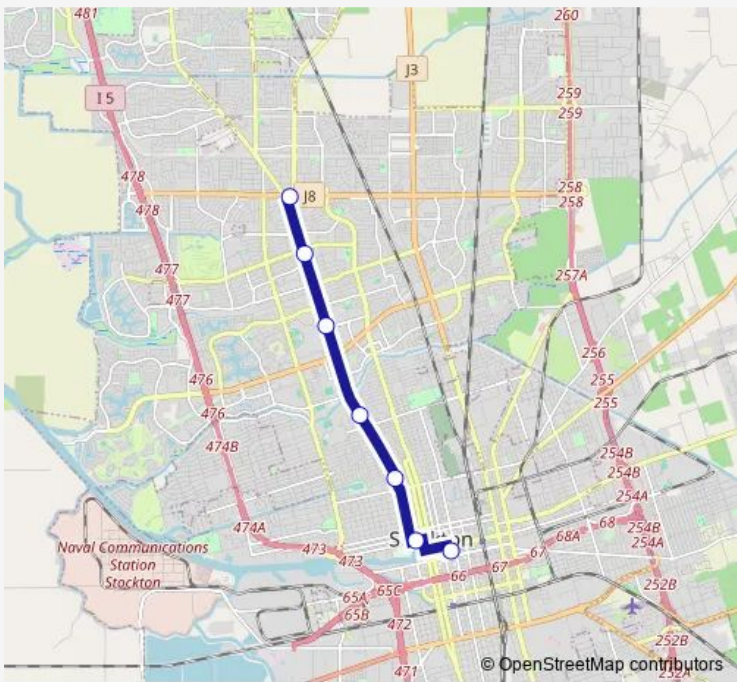

**Bus 40 Metro Express-Pacific Avenue**

[Go to website](#)

**Direction**  
 Hammer Transfer Station — Downtown Transit Center  
 Commerce and Shipping Main Building Eastbound  
 7 stops  
[Open route schedule](#)

- Hammer Transfer Station
- Pacific Av & Benjamin Holt FS Southbound
- Pacific Av & Yokuts Av Southbound
- Pacific Av & Knoles Wy FS/Sb
- Pacific Av & Walnut St FS Southbound
- Fremont St & Commerce NS Eastbound
- Downtown Transit Center Commerce and Shipping Main Building Eastbound

Route schedule  
 Hammer Transfer Station — Downtown Transit Center  
 Commerce and Shipping Main Building Eastbound

Monday	05:30-21:30
Tuesday	05:30-21:30
Wednesday	05:30-21:30
Thursday	05:30-21:30
Friday	05:30-21:30
Saturday	—
Sunday	—

Route info  
 Direction: Hammer Transfer Station  
 Stops: 7  
 Trip Duration: 0 hour 26 min