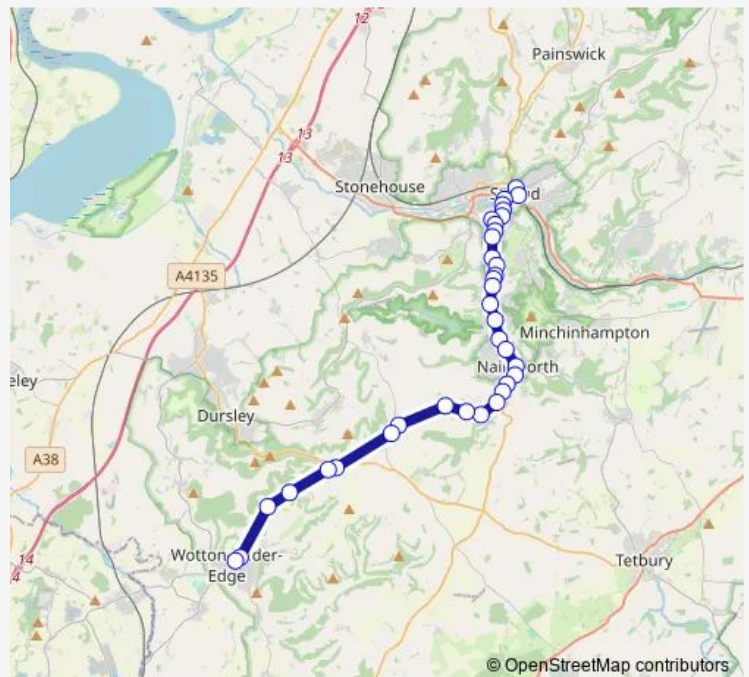

Waitrose Store

Russell Street

Merrywalks

Route schedule

Bowl Hill — Merrywalks

Monday 10:04-12:29

Tuesday 10:04-12:29

Wednesday 10:04-12:29

Thursday 10:04-12:29

Friday 10:04-12:29

Saturday 10:04-12:29

Sunday —

Route info

Direction: Bowl Hill

Stops: 13

Trip Duration: 0 hour 13 min

Direction

War Memorial — Merrywalks

35 stops

[Open route schedule](#)

War Memorial

Valley Road

The Ridings

Cotswold Edge Golf Club