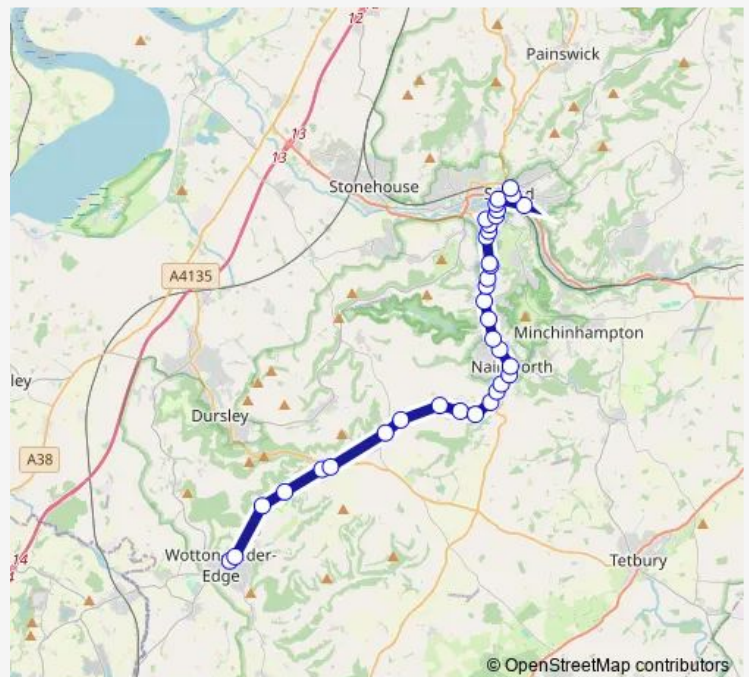

### Route schedule

Bowl Hill — Merrywalks

Monday 10:04-12:29

Tuesday 10:04-12:29

Wednesday 10:04-12:29

Thursday 10:04-12:29

Friday 10:04-12:29

Saturday 10:04-12:29

### Route info

Direction: Bowl Hill

Stops: 13

Trip Duration: 0 hour 14 min

## Direction

War Memorial — Merrywalks

35 stops

[Open route schedule](#)

War Memorial

Valley Road

The Ridings

Cotswold Edge Golf Club

## Route info

Direction: War Memorial

Stops: 35

Trip Duration: 0 hour 40 min

Warwick Close

Stringer's Drive

Southgate Crescent

Prince Albert Inn