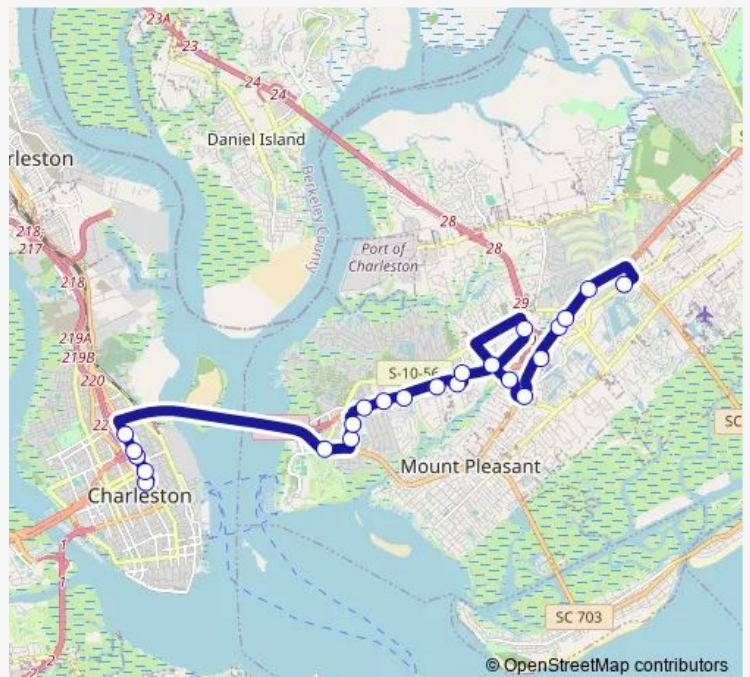

Bus 40 Mt. Pleasant

[Go to website](#)

Direction
 Walmart - Market At Oakland (Park & Ride) — Transit Mall
 30 stops
[Open route schedule](#)

- Walmart - Market At Oakland (Park & Ride)
- N Hwy 17 / Hwy 41
- N Hwy 17 / Brickyard Pkwy
- N Hwy 17 / Long Point Rd
- Six Mile Rd / Tea Planter Ln
- Sweetgrass Basket Pkwy / Basketweave Dr
- Sweetgrass Basket Pkwy / Two Island Ct
- Hungry Neck Blvd / Theater Dr
- Towne Centre / Market Center Blvd
- N Hwy 17 / Indigo Market Dr
- N Hwy 17 / Beaucastle Rd
- Stuart Engals Blvd / Wando Crossing Shopping Center
- Stuart Engals Blvd / Bowman Rd
- Bowman Rd / Pumpkin Ln
- Bowman Rd / Old Georgetown Rd
- Johnnie Dodds Blvd (Frontage Rd) / Bowman Rd (N of Hwy 17)
- Johnnie Dodds Blvd (Frontage Rd) / Lake Hunter Circle
- Johnnie Dodds Blvd (Frontage Rd) / Anna Knapp Blvd
- Johnnie Dodds Blvd (Frontage Rd) / Sandlake Rd
- Johnnie Dodds Blvd (Frontage Rd) / S Shelmore Blvd (N of Hwy 17)

Route schedule
 Walmart - Market At Oakland (Park & Ride) — Transit Mall

Monday	21:00
Tuesday	21:00
Wednesday	21:00
Thursday	21:00
Friday	21:00
Saturday	—
Sunday	—

Route info
 Direction: Walmart - Market At Oakland (Park & Ride)
 Stops: 30
 Trip Duration: 0 hour 45 min

40 — Mt. Pleasant

Johnnie Dodds Blvd (Frontage Rd) / Runaway Bay Dr

Houston Northcutt Blvd / Ann Edwards Ln

Houston Northcutt Blvd / Harbor Pointe Dr

Coleman Blvd / Patriots Point Rd

Meeting St / Huger St

Meeting St / Johnson St Sb

Trip Duration: 0 hour 40 min

Direction

Mary St / Meeting St — Walmart - Market At Oakland (Park & Ride)

30 stops

[Open route schedule](#)

Mary St / Meeting St

Meeting St / Woolfe St

Meeting St / Line St Nb