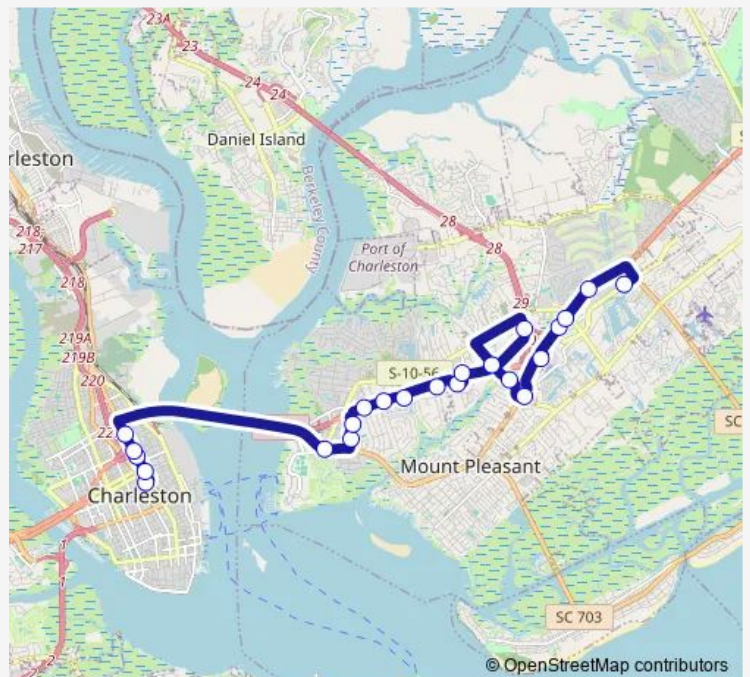

Bus 40 Mt. Pleasant

[Go to website](#)

Direction
 Walmart - Market At Oakland (Park & Ride) — Transit Mall
 30 stops
[Open route schedule](#)

- Walmart - Market At Oakland (Park & Ride)
- N Hwy 17 / Hwy 41
- N Hwy 17 / Brickyard Pkwy
- N Hwy 17 / Long Point Rd
- Six Mile Rd / Tea Planter Ln
- Sweetgrass Basket Pkwy / Basketweave Dr
- Sweetgrass Basket Pkwy / Two Island Ct
- Hungry Neck Blvd / Theater Dr
- Towne Centre / Market Center Blvd
- N Hwy 17 / Indigo Market Dr
- N Hwy 17 / Beaucastle Rd
- Stuart Engals Blvd / Wando Crossing Shopping Center
- Stuart Engals Blvd / Bowman Rd
- Bowman Rd / Pumpkin Ln
- Bowman Rd / Old Georgetown Rd
- Johnnie Dodds Blvd (Frontage Rd) / Bowman Rd (N of Hwy 17)
- Johnnie Dodds Blvd (Frontage Rd) / Lake Hunter Circle
- Johnnie Dodds Blvd (Frontage Rd) / Anna Knapp Blvd
- Johnnie Dodds Blvd (Frontage Rd) / Sandlake Rd
- Johnnie Dodds Blvd (Frontage Rd) / S Shelmore Blvd (N of Hwy 17)

Route schedule
 Walmart - Market At Oakland (Park & Ride) — Transit Mall

Monday	21:00
Tuesday	21:00
Wednesday	21:00
Thursday	21:00
Friday	21:00
Saturday	—
Sunday	—

Route info
 Direction: Walmart - Market At Oakland (Park & Ride)
 Stops: 30
 Trip Duration: 0 hour 45 min

40 — Mt. Pleasant

Johnnie Dodds Blvd (Frontage Rd) / Runaway Bay Dr

Houston Northcutt Blvd / Ann Edwards Ln

Houston Northcutt Blvd / Harbor Pointe Dr

Coleman Blvd / Patriots Point Rd

Meeting St / Huger St

Meeting St / Johnson St Sb

Trip Duration: 0 hour 37 min

Direction

Mary St / Meeting St — Walmart - Market At Oakland (Park & Ride)

30 stops

[Open route schedule](#)

Mary St / Meeting St

Meeting St / Woolfe St

Meeting St / Line St Nb