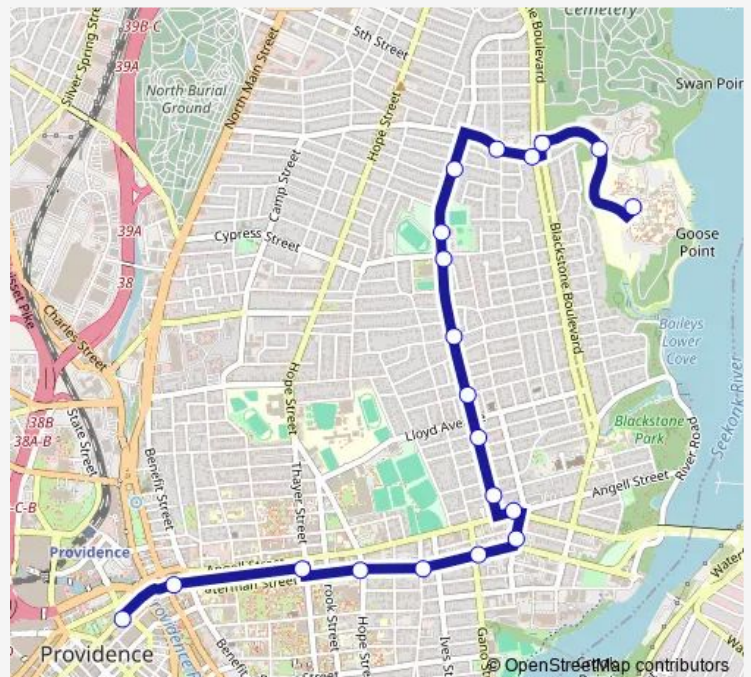

Angell & Elmgrove (after Elmgrove)

Angell opposite Ives

Angell before Hope

Tunnel & Thayer (after Thayer)

Tunnel before S Main

Kennedy Plaza (Stop B)

Route schedule

Butler Hospital — Kennedy Plaza (Stop B)

Monday 07:04

Tuesday 07:04

Wednesday 07:04

Thursday 07:04

Friday 07:04

Saturday —

Sunday —

Route info

Direction: Butler Hospital

Stops: 16

Trip Duration: 0 hour 18 min

40 — Butler Hospital/Elmgrove Ave

Direction

Kennedy Plaza (Stop I) — Butler Hospital

20 stops

[Open route schedule](#)

Kennedy Plaza (Stop I)

Tunnel after S Main

Tunnel & Thayer (before Thayer)

Waterman before Hope

Waterman after Governor

Waterman after Gano

Wayland Square (after Waterman)

Angell after Wayland