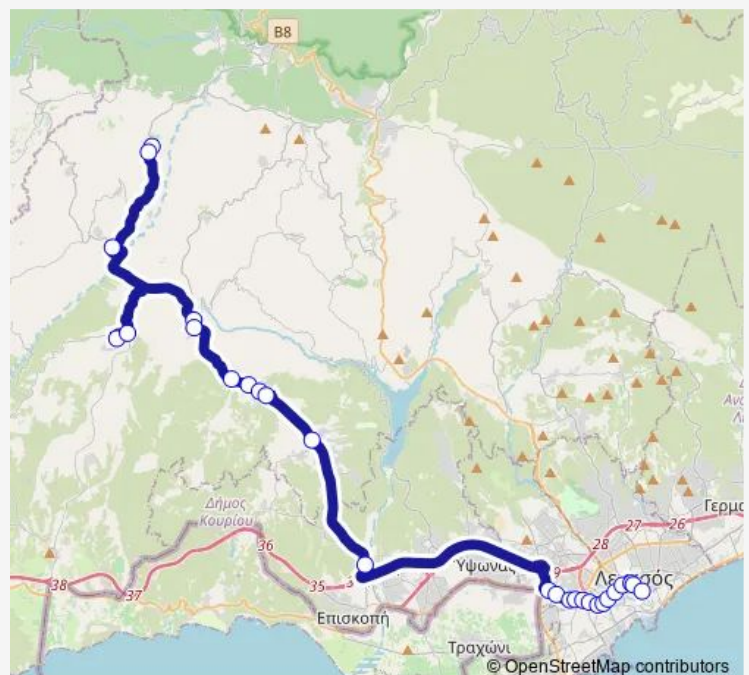

### Route schedule

Omodos High School — Emel Bus Station Leontiou A´

|           |             |
|-----------|-------------|
| Monday    | —           |
| Tuesday   | —           |
| Wednesday | 06:00-17:45 |
| Thursday  | —           |
| Friday    | 06:00-17:45 |
| Saturday  | —           |
| Sunday    | —           |

### Route info

Direction: Omodos High School

Stops: 27

Trip Duration: 1 hour 14 min

40 — Omodos - Pachna - Ag. Amvrosios - Kantou - Lemesos

Archiep. Makariou C´ Ave. - Souez 2

Archiep. Makariou C´ Ave. - Vyzantiou