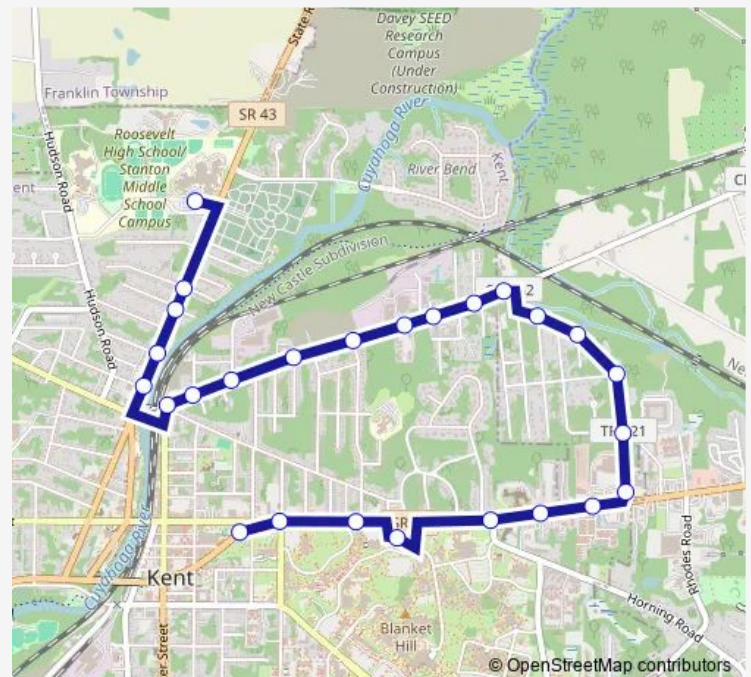

KEN Lake AND Marvin Wb

KEN Lake AND Lock Wb

KEN Lake AND Water Wb

Route schedule

KEN Kent Central Gateway North — KEN Roosevelt Hs

Monday	05:45-11:15
Tuesday	05:45-11:15
Wednesday	05:45-11:15
Thursday	05:45-11:15
Friday	05:45-11:15
Saturday	08:00-10:40
Sunday	—

Route info

Direction: KEN Kent Central Gateway North

Stops: 26

Trip Duration: 0 hour 18 min

40 — Suburban North

KEN Hudson AND Cuyahoga Nb

KEN Hudson AND Stinaff Nb

KEN Hudson AND Carthage Nb

26 stops

[Open route schedule](#)

KEN Roosevelt Hs

KEN Stanton Ms

KEN Hudson AND Carthage Sb

KEN Huson AND Stinaff Sb

KEN Hudson AND Cuyahoga Sb

KEN Lake AND Lock Eb

Thursday 12:20-21:15

Friday 12:20-21:15

Saturday 12:20-19:00

Sunday —

Route info

Direction: KEN Roosevelt Hs

Stops: 26

Trip Duration: 0 hour 17 min