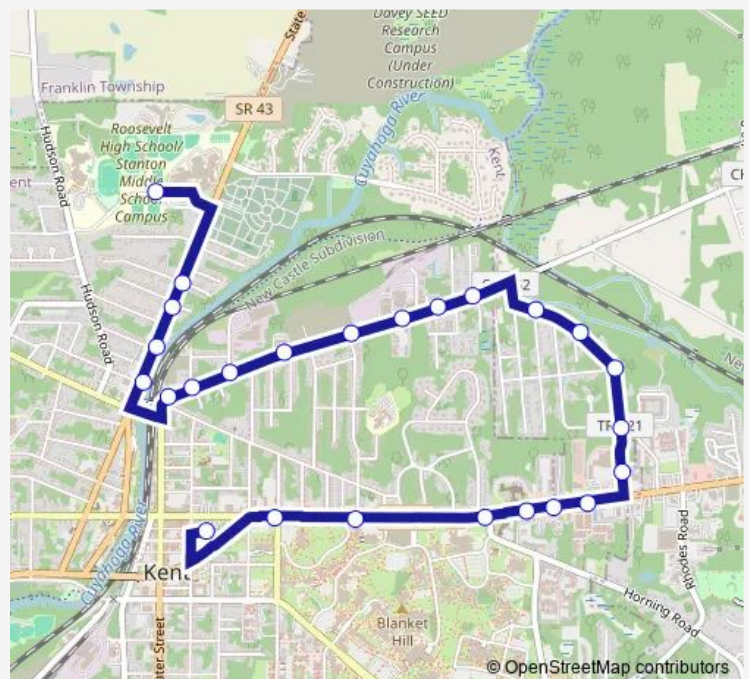

Lake & Park Plaza Wb

Lake & Graham Wb

Lake & Rockwood Apts Wb

Lake & Lake ST Apts Wb

Lake & Harvey Wb

Lake & Woodside Wb

Lake & Marvin Wb

Lake & Lock Wb

Lake & Water Wb

Route schedule

Kent Central Gateway North — Kent Roosevelt Hs

Monday	06:05-20:55
Tuesday	06:05-20:55
Wednesday	06:05-20:55
Thursday	06:05-20:55
Friday	06:05-20:55
Saturday	09:25-11:35
Sunday	—

Route info

Direction: Kent Central Gateway North

Stops: 26

Trip Duration: 0 hour 17 min

40 — Suburban North

Hudson & Cuyahoga Nb

Hudson & Stinaff Nb

Hudson & Carthage Nb

Hudson & Roosevelt Nb

Kent Roosevelt Hs

Direction

Kent Central Gateway North — Kent Roosevelt HS Wb

25 stops

[Open route schedule](#)

Kent Central Gateway North

Main & Lincoln Eb