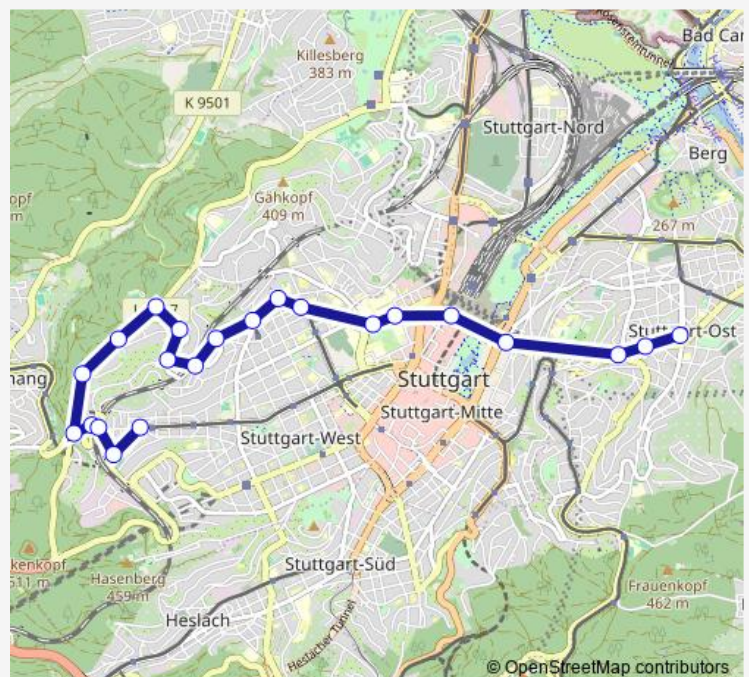

Wielandstraße

Herbsthalde

Herderplatz

Route schedule

Wagenburgstraße — Vogelsang

Monday 04:34-23:54

Tuesday 04:34-23:54

Wednesday 04:34-23:54

Thursday 04:34-23:54

Friday 04:34-23:54

Saturday 04:52-23:54

Sunday 04:52-23:54

Route info

Direction: Wagenburgstraße

Stops: 22

Trip Duration: 0 hour 28 min

40

BusMaps

Direction

Vogelsang — Wagenburgstraße

22 stops

[Open route schedule](#)

Vogelsang

Herderplatz

Wednesday 04:49-23:49

Thursday 04:49-23:49

Friday 04:49-23:49

Saturday 04:48-23:49

Sunday 04:48-23:49

Route info

Direction: Vogelsang

Stops: 22