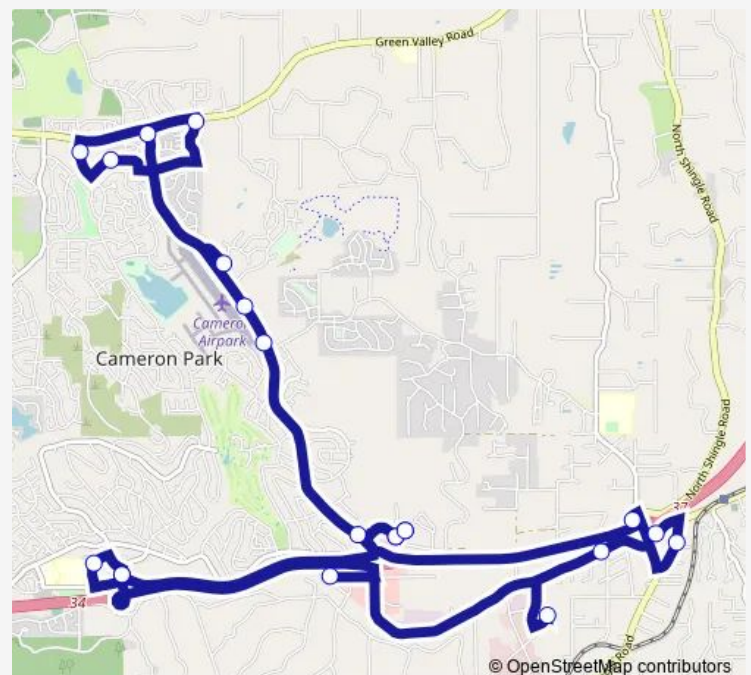

Bus 40 Cameron Park

[Go to website](#)

Direction

Cambridge Rd. Park and Ride — Cambridge Rd. Park and Ride

21 stops

[Open route schedule](#)

Cambridge Rd. Park and Ride

Cameron Park Library/CSD (Greenwood Ln. and Meadow Ln.)

Coach Ln. at Rodeo Rd.

Market Ct.

Durock Rd. at Presley Ln.

4050 Sunset Ln.

Mother Lode Dr. at South Shingle Rd.

Ponderosa Rd. Park and Ride

Palmer Dr. (Bel Air Shopping Center)

Marshall Medical Center

Cameron Park Dr. at Palmer Dr.

Cameron Park Dr. at Point Loma

Camerado Dr at Virada Rd

La Crescenta Dr. at Green Valley Rd.

Cimmarron Rd at Cambridge Rd

Cambridge Rd. at Green Valley Rd.

Cameron Park Dr. at Green Valley Rd.

Cameron Park Dr. at Meder Rd. (Airpark Center)

Palmer Dr. (Bel Air Shopping Center)

Marshall Medical Center

Route schedule

Cambridge Rd. Park and Ride — Cambridge Rd. Park and Ride

Monday 06:30-18:30

Tuesday 06:30-18:30

Wednesday 06:30-18:30

Thursday 06:30-18:30

Friday 06:30-18:30

Saturday —

Sunday —

Route info

Direction: Cambridge Rd. Park and Ride

Stops: 21

Trip Duration: 0 hour 50 min

40 — Cameron Park