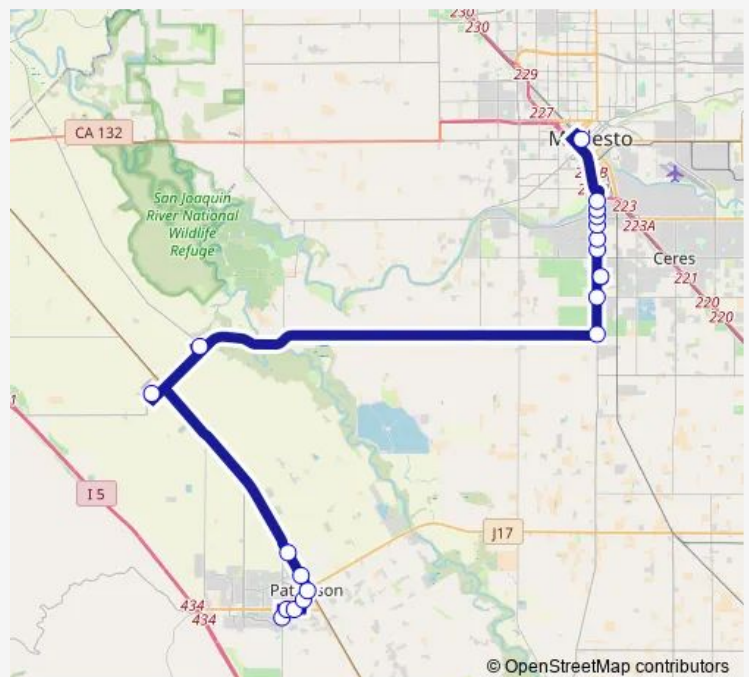

Sperry Rd & S 9th St

Del Puerto Ave & S 5th St

S Salada Ave & S 2nd St

N 2nd St at K St

HWY 33 & Olive Ave

Griscott Way & Walt Ave

Mary St & Laird St

Crows Landing Rd & Grayson Rd

Bay C - Modesto Transit Center - 2nd exi

Route schedule

Ward Ave & Mackilhaffy Dr — Bay C - Modesto Transit Center - 2nd exi

Monday 05:12-19:12

Tuesday 05:12-19:12

Wednesday 05:12-19:12

Thursday 05:12-19:12

Friday 05:12-19:12

Saturday 09:13-17:13

Sunday 09:13-17:13

Route info

Direction: Ward Ave & Mackilhaffy Dr

Stops: 19

Trip Duration: 1 hour 0 min

40 — Route 40

Direction

Bay C - Modesto Transit Center - 2nd exi — Ward Ave & Mackilhaffy Dr

22 stops

[Open route schedule](#)

Bay C - Modesto Transit Center - 2nd exi

Crows Landing & Pueblo Ave

Crows Landing Rd & School Ave