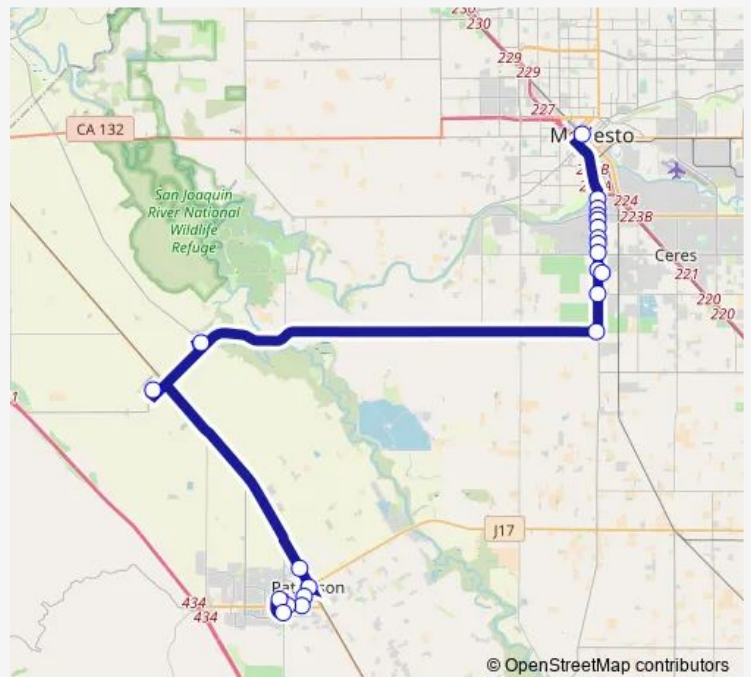

## Bus 40 Route 40

[Go to website](#)

**Direction**  
 Modesto Transit Center — Ward Ave & Mackilhaffy Dr  
 22 stops  
[Open route schedule](#)

- Modesto Transit Center
- Crows Landing & Pueblo
- Crows Landing Rd & School Ave
- Crows Landing Rd & Hatch Rd
- Crows Landing Rd & Amador Ave
- Crows Landing Rd between Butte & Colusa
- Crows Landing Rd & Glenn Ave
- Crows Landing Rd & Algen Ave
- Crows Landing Rd & Whitmore Ave
- Crows Landing Rd & Hackett Rd
- Community Services Agency
- Crows Landing Rd & Service Rd
- Grayson Rd & Crows Landing Rd
- Mary St & Laird St
- Griscott Way & Walt Ave
- 2nd St & L St
- S Salada Ave & S 2nd St
- Del Puerto Ave & E St
- Sperry Ave & S Del Puerto Ave
- Sperry Rd & Ward Ave
- Las Palmas Ave & Kestrel Dr

### Route schedule

Modesto Transit Center — Ward Ave & Mackilhaffy Dr

Monday	05:15-18:15
Tuesday	05:15-18:15
Wednesday	05:15-18:15
Thursday	05:15-18:15
Friday	05:15-18:15
Saturday	08:15-16:15
Sunday	08:15-16:15

### Route info

Direction: Modesto Transit Center  
 Stops: 22  
 Trip Duration: 0 hour 56 min

40 — Route 40

**Direction**

Ward Ave &amp; Mackilhaffy Dr — Modesto Transit Center

19 stops

[Open route schedule](#)

Ward Ave &amp; Mackilhaffy Dr

Sperry Rd &amp; Tuscany Ct

Sperry Rd &amp; S 9th St

Del Puerto Ave &amp; S 5th St

S Salada Ave &amp; S 2nd St

N 2nd St at K St

Griscott Way &amp; Walt Ave

Mary St &amp; Laird St