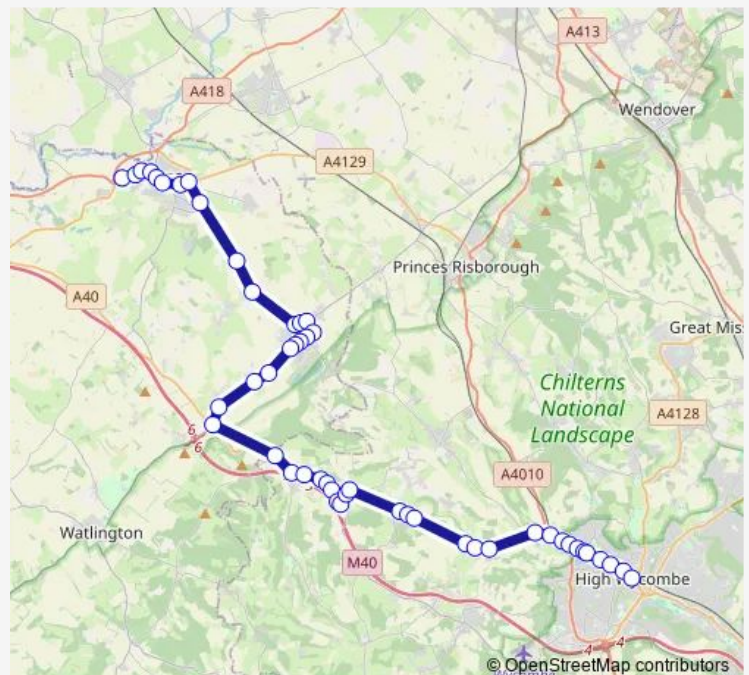

### Route schedule

Lord Williams Upper School — High Wycombe Busstn

Monday 06:25-20:10

Tuesday 06:25-20:10

Wednesday 06:25-20:10

Thursday 06:25-20:10

Friday 06:25-20:10

Saturday 07:50-20:10

### Route info

Direction: Lord Williams Upper School

Stops: 50

Trip Duration: 0 hour 59 min

40 — High Wycombe - Stokenchurch - Chinnor - Thame **BusMaps**

Village Turn

Aston Hill Bottom

Aston Hill