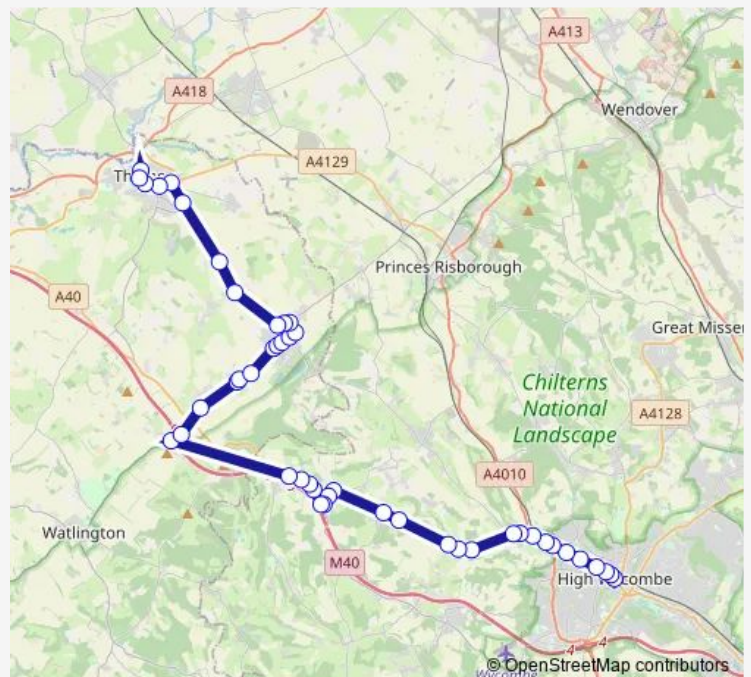

### Route schedule

Lord Williams Upper School — High Wycombe Busstn

Monday 06:25-20:10

Tuesday 06:25-20:10

Wednesday 06:25-20:10

Thursday 06:25-20:10

Friday 06:25-20:10

Saturday 07:50-20:10

### Route info

Direction: Lord Williams Upper School

Stops: 50

Trip Duration: 0 hour 59 min

40 — High Wycombe - Stokenchurch - Chinnor - Thame **BusMaps**

Village Turn

Aston Hill Bottom

Aston Hill

Tower Farm

Medical Centre

The King's Arms Hotel

Bates Industrial Estate

Marlow Road

Marcourt Road

Jubilee Road

New Road