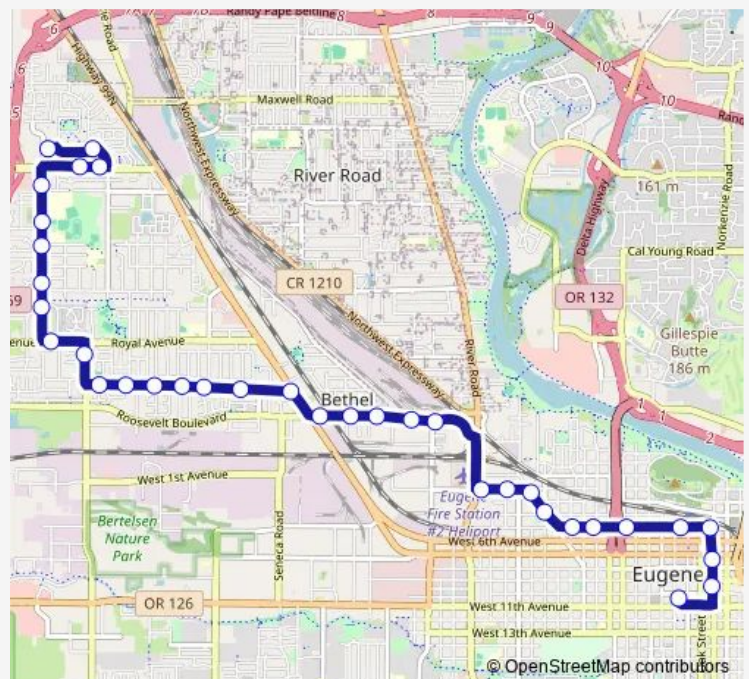

S/S of Elmira W of Hwy 99

S/S of Roosevelt E of Hwy 99

S/S of Roosevelt E of Foch

S/S of Roosevelt E of Bethel

Route schedule

S/S of Wagner E of Cubit — Eugene Sta central arrival zone

Monday	05:56-21:58
Tuesday	05:56-21:58
Wednesday	05:56-21:58
Thursday	05:56-21:58
Friday	05:56-21:58
Saturday	06:53-21:55
Sunday	07:52-20:56

Route info

Direction: S/S of Wagner E of Cubit

Stops: 35

Trip Duration: 0 hour 29 min

40 — Echo Hollow

S/S of Roosevelt W of Garfield

S/S of Roosevelt W of Chambers

S/S of 2nd E of Chambers

W/S of Pearl N of 8th

W/S of Pearl N of 10th

Eugene Sta central arrival zone

Direction

Eugene Station, Bay Q — S/S of Wagner E of Cubit

36 stops

[Open route schedule](#)

Eugene Station, Bay Q

Sunday 08:20-20:30

Route info

Direction: Eugene Station, Bay Q

Stops: 36

Trip Duration: 0 hour 28 min

N/S of Elmira W of Hope Ln

E/S of Bertelsen N of Bell

N/S of Royal E of Ruskin