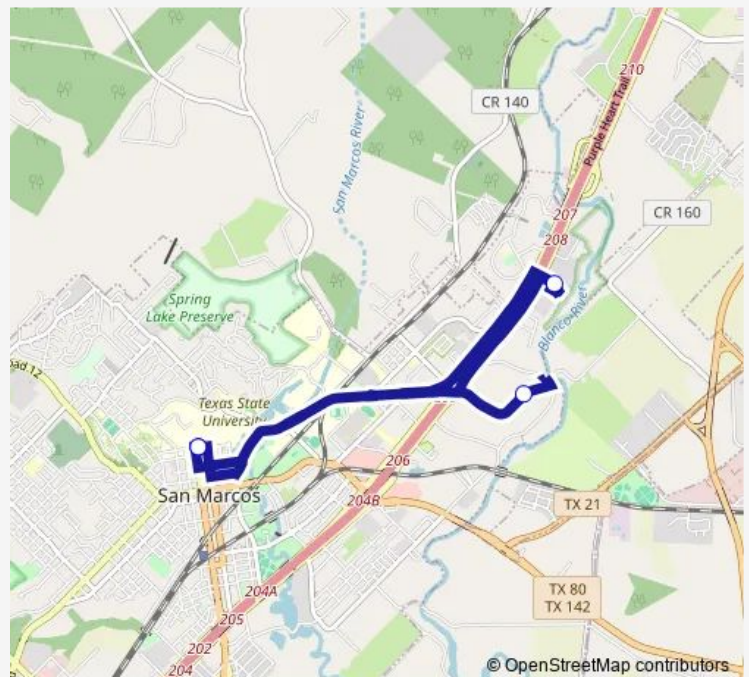

Bus 40 Aquarena/Blanco

[Go to website](#)

Direction

Trauth Huffman Hall — Trauth Huffman Hall

7 stops

[Open route schedule](#)

Trauth Huffman Hall

The Lodge Apartments

Riverside Ranch

Castle Rock

The Grove

River Ridge Parkway

Trauth Huffman Hall

Route schedule

Trauth Huffman Hall — Trauth Huffman Hall

Monday 18:30-20:46

Tuesday 18:30-20:46

Wednesday 18:30-20:46

Thursday 18:30-20:46

Friday —

Saturday —

Sunday —

Route info

Direction: Trauth Huffman Hall

Stops: 7

Trip Duration: 0 hour 29 min

40 — Aquarena/Blanco

40 Bus time schedules and route maps are available in an offline PDF at busmaps.com. Use the busmaps.com website to see live bus times, train schedule or subway schedule, and step-by-step directions for all public transit in San Marcos