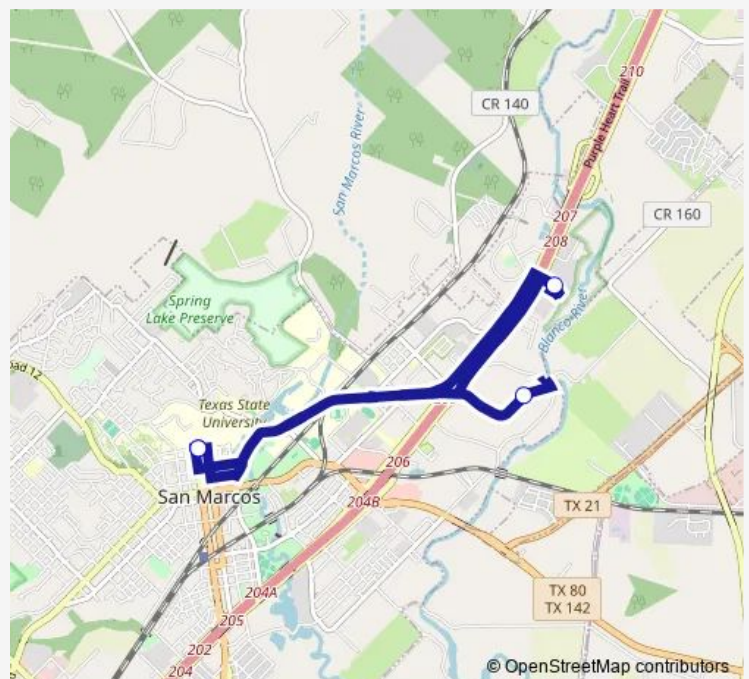

## Bus 40 Aquarena/Blanco

[Go to website](#)

### Direction

Undergraduate Academic Center — Undergraduate Academic Center

4 stops

[Open route schedule](#)

Undergraduate Academic Center

The Lodge Apartments

River Ridge Parkway

Undergraduate Academic Center

### Route schedule

Undergraduate Academic Center — Undergraduate Academic Center

Monday 18:30-20:29

Tuesday 18:30-20:29

Wednesday 18:30-20:29

Thursday 18:30-20:29

Friday —

Saturday —

### Route info

Direction: Undergraduate Academic Center

Stops: 4

Trip Duration: 0 hour 29 min

■ 40 — Aquarena/Blanco

40 Bus time schedules and route maps are available in an offline PDF at [busmaps.com](https://busmaps.com). Use the [busmaps.com](https://busmaps.com) website to see live bus times, train schedule or subway schedule, and step-by-step directions for all public transit in