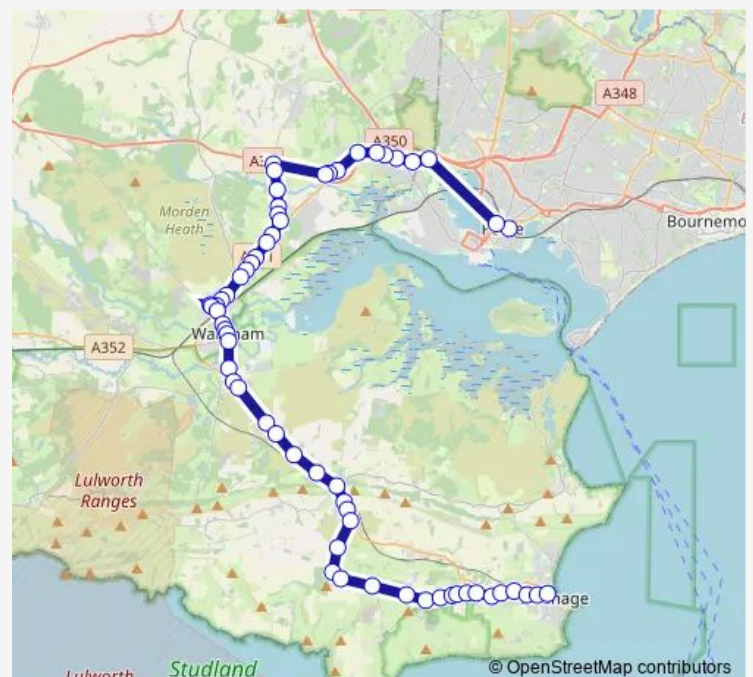

Thursday 07:27-23:10

Friday 07:27-23:10

Saturday 07:27-23:10

Sunday 07:40-23:10

Route info

Direction: Bus Station

Stops: 61

Trip Duration: 1 hour 15 min

40 — Swanage - Poole

Sandford Terrace

Sandford Hotel

Wareham Golf Club

Sherford Drive

Tantinoby Lane

Northmoor Way

Bere Road

Wareham Station

North Causeway

Dollins Lane

Post Office

South Bridge

Stoborough School

Stoborough Meadow

Stoborough Green