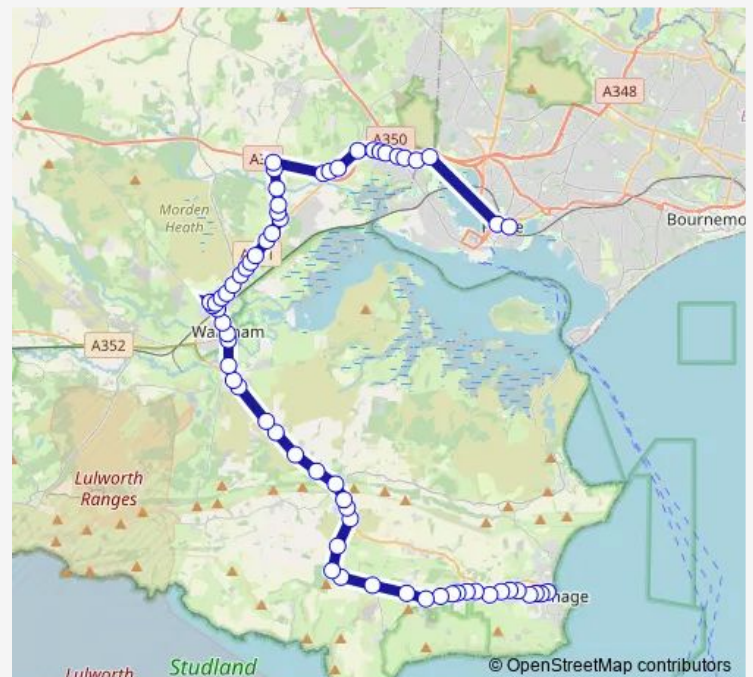

Thursday 07:27-23:10

Friday 07:27-23:10

Saturday 07:27-23:10

Sunday 07:40-23:10

Route info

Direction: Bus Station

Stops: 61

Trip Duration: 1 hour 0 min

40 — Swanage - Poole

Sandford Terrace

Sandford Hotel

Wareham Golf Club

Sherford Drive

Tantinoby Lane

Northmoor Way

Bere Road

Wareham Station

North Causeway

Dollins Lane

Post Office

South Bridge

Stoborough School

Stoborough Meadow

Stoborough Green