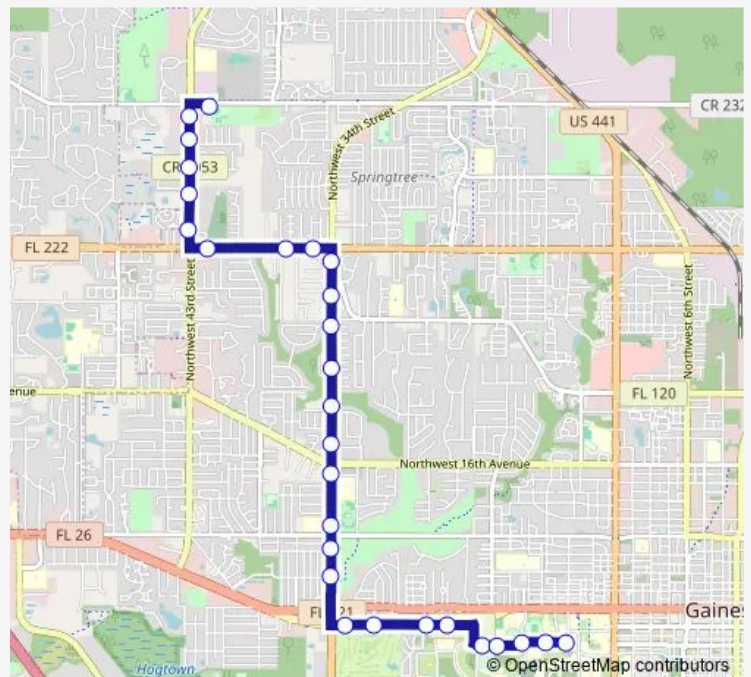

Southbound Westwood Middle School

Littlewood Elementary School

Southbound NW 34th St. @ NW 7th Ave

Southbound Loblolly Woods South Entrance

Westgate Plaza

UF Golf Course

Route schedule

Possum Creek Park — The Hub

Monday 06:59-17:40

Tuesday 06:59-17:40

Wednesday 06:59-17:40

Thursday 06:59-17:40

Friday 06:59-17:40

Saturday —

Sunday —

Route info

Direction: Possum Creek Park

Stops: 28

Trip Duration: 0 hour 21 min

40 — The Hub To Hunters Crossing

Eastbound SW 2nd Avenue @ SW 26th Street

University of Florida Law School

Keys Residential Complex

Keys Residential Complex Midblock

Thursday 07:20-18:10

Friday 07:20-18:10

Saturday —

Sunday —

Route info

Direction: The Hub

Stops: 28

Trip Duration: 0 hour 27 min