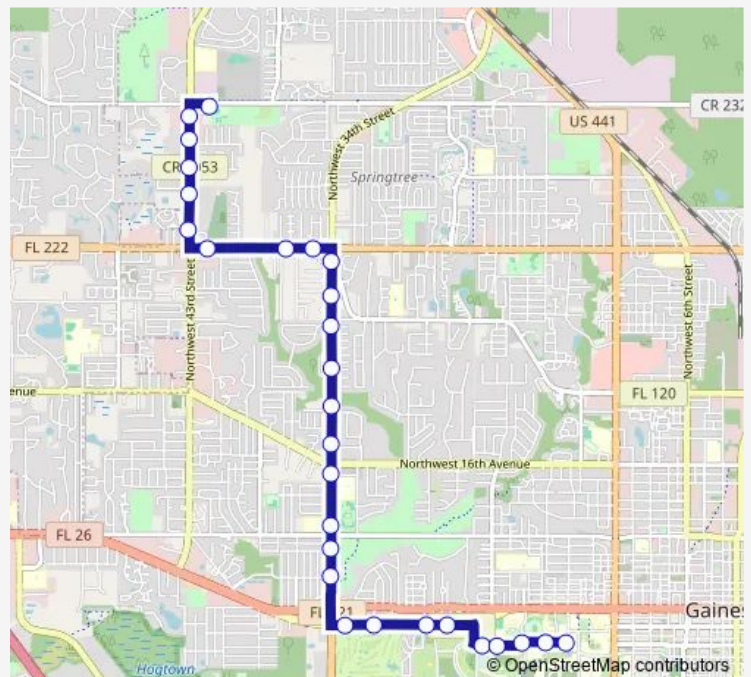

Southbound Westwood Middle School

Littlewood Elementary School

Southbound NW 34th St. @ NW 7th Ave

Southbound Loblolly Woods South Entrance

Westgate Plaza

UF Golf Course

Route schedule

Possum Creek Park — The Hub

Monday 06:59-17:40

Tuesday 06:59-17:40

Wednesday 06:59-17:40

Thursday 06:59-17:40

Friday 06:59-17:40

Saturday —

Sunday —

Route info

Direction: Possum Creek Park

Stops: 28

Trip Duration: 0 hour 29 min

40 — The Hub To Hunters Crossing

Eastbound SW 2nd Avenue @ SW 26th Street

University of Florida Law School

Keys Residential Complex

Keys Residential Complex Midblock

Thursday 07:20-18:10

Friday 07:20-18:10

Saturday —

Sunday —

Route info

Direction: The Hub

Stops: 28

Trip Duration: 0 hour 27 min