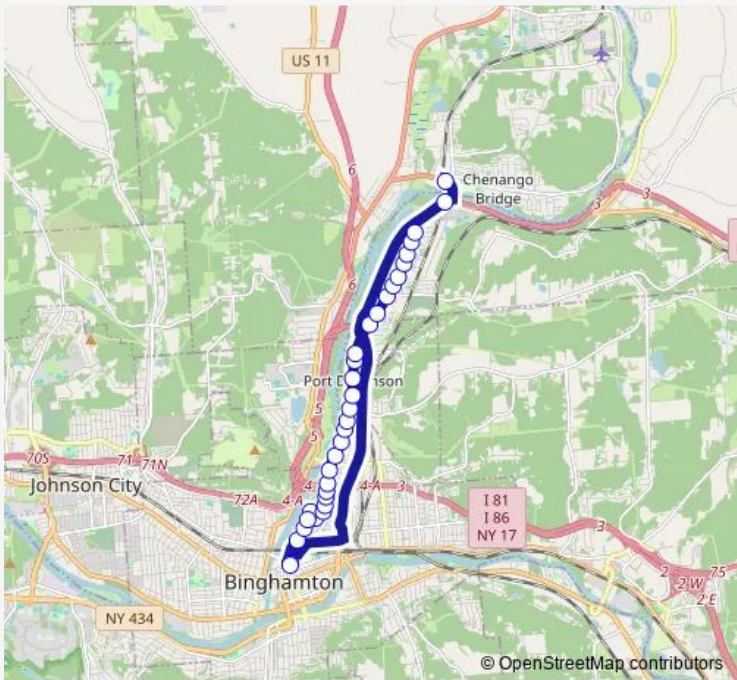

Direction
Chenango Park & Ride — BC Junction

31 stops

[Open route schedule](#)

- Chenango Park & Ride
- W Service/East Niles
- W Service/Ivan
- Chenango/Prentice
- Chenango/Mead
- Chenango/Hinds
- Chenango/Hadsell
- Chenango/Hotchkiss
- Chenango/Alida
- Chenango/Nowlan
- Chenango/Franklin
- Chenango/Dickinson
- Chenango/Grant
- Chenango/Mill
- Chenango/Church
- Chenango/Terry
- Chenango/Old State
- Chenango/Bromley
- Chenango/Baird
- Chenango/Blanchard
- Chenango/Dennison

Route schedule
Chenango Park & Ride — BC Junction

Monday	07:00-17:30
Tuesday	07:00-17:30
Wednesday	07:40-17:30
Thursday	07:00-17:30
Friday	07:00-17:30
Saturday	—
Sunday	—

Route info

Direction: Chenango Park & Ride

Stops: 31

Trip Duration: 0 hour 30 min

40 — Chenango St BusMaps

Chenango/Green

Chenango/Truesdell

Chenango/Pleasant

Binghamton Plaza/Kmart

Binghamton Plaza/New York Pizzeria

Chenango/State

Chenango/Robinson

Chenango/Eldridge

Bhs

BC Junction

Direction

BC Junction 40 Chenango St — BC Junction

33 stops