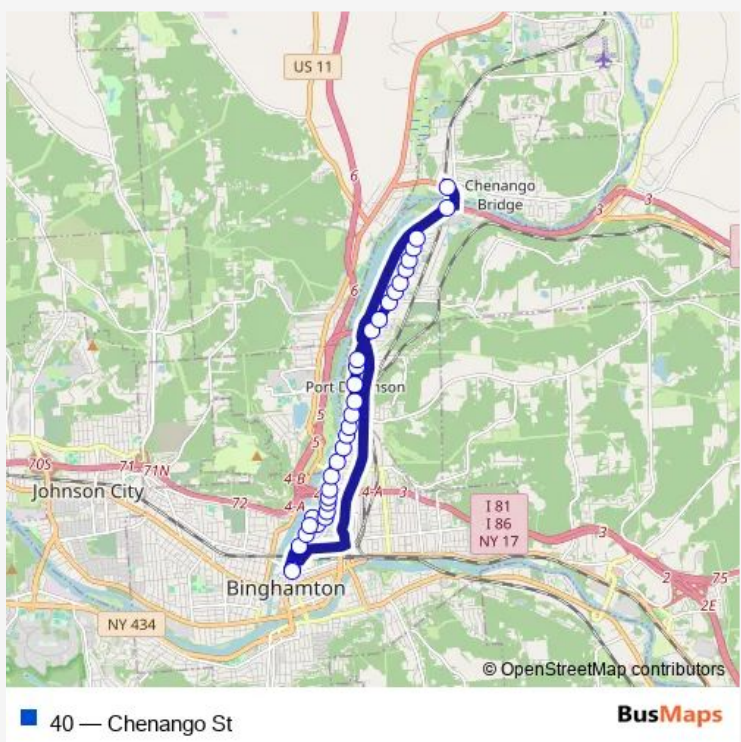

Direction
Chenango Park & Ride — BC Junction

31 stops

[Open route schedule](#)

- Chenango Park & Ride
- W Service/East Niles
- W Service/Ivan
- Chenango/Prentice
- Chenango/Mead
- Chenango/Hinds
- Chenango/Hadsell
- Chenango/Hotchkiss
- Chenango/Alida
- Chenango/Nowlan
- Chenango/Franklin
- Chenango/Dickinson
- Chenango/Grant
- Chenango/Mill
- Chenango/Church
- Chenango/Terry
- Chenango/Old State
- Chenango/Bromley
- Chenango/Baird
- Chenango/Blanchard
- Chenango/Dennison

Route schedule
Chenango Park & Ride — BC Junction

Monday	07:00-17:30
Tuesday	07:00-17:30
Wednesday	07:40-17:30
Thursday	07:00-17:30
Friday	07:00-17:30
Saturday	—
Sunday	—

Route info

Direction: Chenango Park & Ride

Stops: 31

Trip Duration: 0 hour 30 min

Chenango/Green

Chenango/Truesdell

Chenango/Pleasant

Binghamton Plaza/Kmart

Binghamton Plaza/New York Pizzeria

Chenango/State

BC Junction 40 Chenango St

State/Eldridge

State/Lupo's

W State/Colonial Plaza

Binghamton Plaza/Kmart

Binghamton Plaza/New York Pizzeria

Chenango/Frederick St

Chenango/State