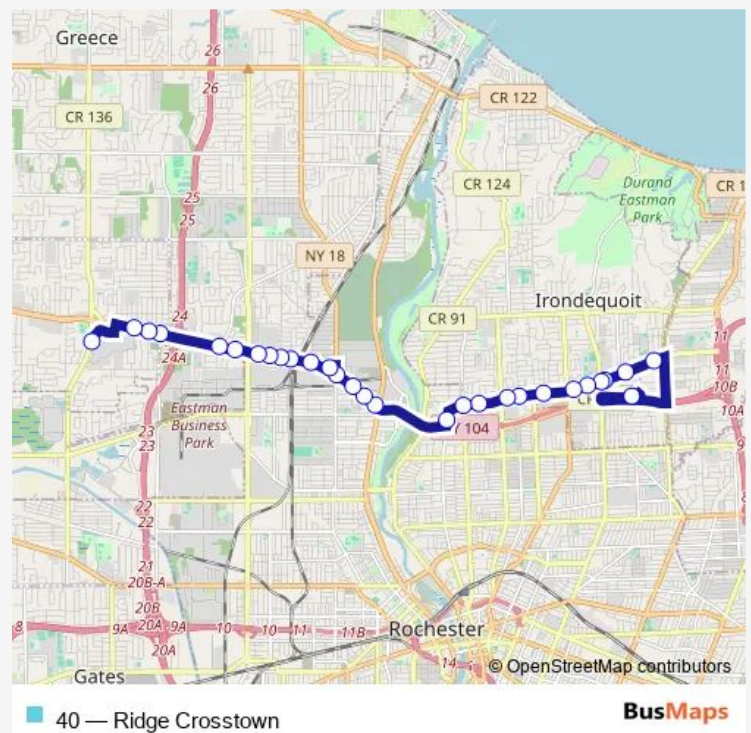

Ridge & Seneca

Clinton & Rau

Ridge & Lake

Ridge & Primrose

Ridge & Desmond

Ridge & Dewey

Eastman Avenue Connection Hub

Ridge & Bernice

Ridge & Carlisle

Ridge & Bonesteel

Ridge & 1024 Ridge Rd

Route schedule

Skyview Connection Hub — Greece Ridge Mall Connection Hub

Monday 06:13-23:56

Tuesday 06:13-23:56

Wednesday 06:13-23:56

Thursday 06:13-23:56

Friday 06:13-23:56

Saturday 19:25-20:25

Sunday 07:23-21:25

Route info

Direction: Skyview Connection Hub

Stops: 28

Trip Duration: 0 hour 28 min

Ridge & Glenora

Ridge & Home Depot

Ridge & Stone

Ridge & Fetzner

Ridge & Cabot

Ridge & Standish

Greece Ridge Mall Connection Hub

Direction