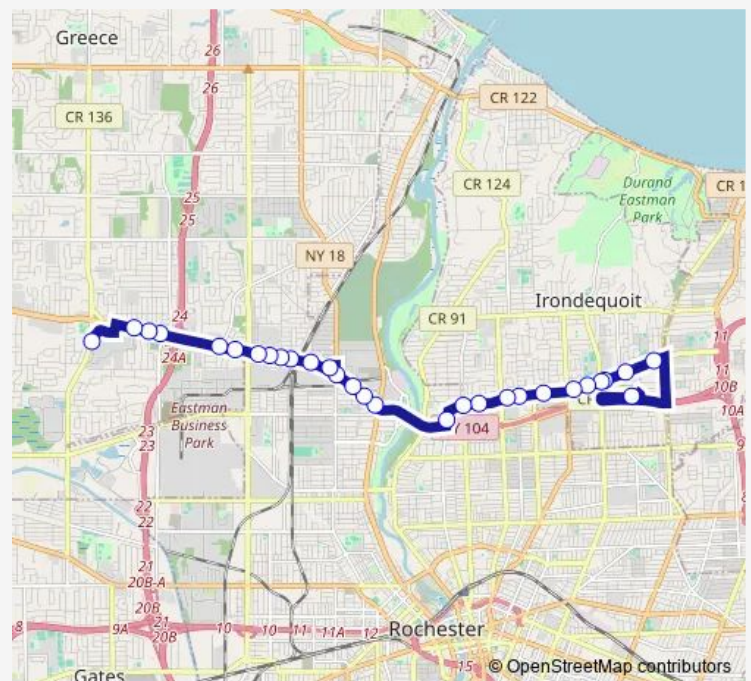

Ridge & 490 Ridge

Ridge & Seneca

Clinton & Rau

Ridge & Lake

Ridge & Primrose

Ridge & Desmond

Ridge & Dewey

Eastman Avenue Connection Hub

Ridge & Bernice

Ridge & Carlisle

Ridge & Bonesteel

Route schedule

Skyview Connection Hub — Greece Ridge Mall Connection Hub

Monday 06:13-23:56

Tuesday 06:13-23:56

Wednesday 06:13-23:56

Thursday 06:13-23:56

Friday 06:13-23:56

Saturday 06:24-23:23

Sunday 06:24-23:23

Route info

Direction: Skyview Connection Hub

Stops: 29

Trip Duration: 0 hour 29 min

40 — Ridge Crosstown

Ridge & 1024 Ridge Rd

Ridge & Glenora

Ridge & Home Depot

Ridge & Stone

Ridge & Fetzner

Ridge & Cabot

Ridge & Standish