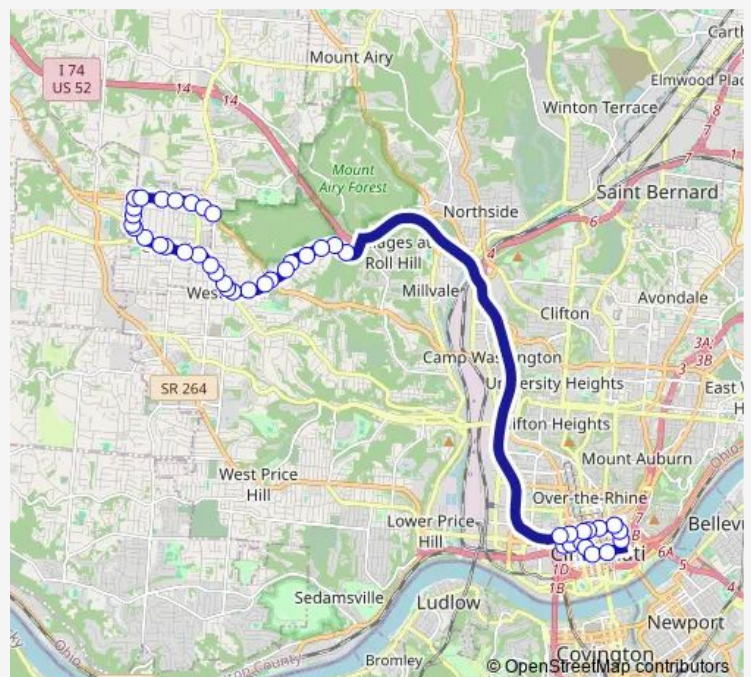

Wednesday 06:12-07:46

Thursday 06:12-07:46

Friday 06:12-07:46

Saturday —

Sunday —

Route info

Direction: Westwood Northern Blvd & Boudinot

Stops: 44

Trip Duration: 0 hour 34 min

40 — Montana Commuter

Montana AVE & Mcfarlan Rd

Montana AVE & Wunder Ave

Montana AVE & Felicity Dr

Montana AVE & Westwood Northern Blvd

Montana AVE 2679

Montana AVE & Anaconda Dr

Montana AVE & Haus Ln

Montana AVE & Mustang Dr

Montana AVE 2301

7TH & Central Ave

7TH ST & Plum St

7TH ST & Race St

Race ST & 6TH St

5TH ST & Vine St

Stops: 44

Trip Duration: 0 hour 36 min

Harrison AVE & Ruehlman Pl

Harrison AVE & Epworth Ave

Harrison AVE & Montclair Ave

Harrison AVE & Boudinot Ave

Harrison AVE & North Bend Rd

Harrison AVE & Davis St