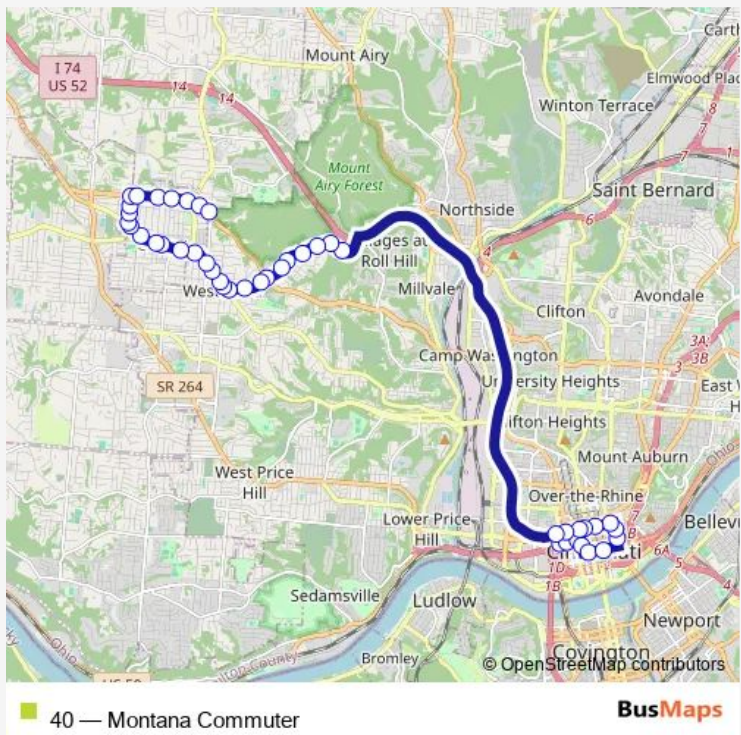

**Bus 40 Montana Commuter**

[Go to website](#)

**Direction**  
 Westwood Northern Blvd & Boudinot — 9TH ST & Central Ave  
 44 stops  
[Open route schedule](#)

- Westwood Northern Blvd & Boudinot
- Westwood Northern Blvd & Dickinson
- Westwood Northern Blvd & North Bend
- Westwood Northern Blvd 3714
- Westwood Northern Blvd & Washington
- Westwood Northern Blvd 4134
- School Section & Westwood Northern Blvd
- School Section RD & Homelawn Ave
- School Section RD 3961
- School Section RD & Harrison Rd
- Harrison AVE & Nolan Ave
- Harrison AVE & Roswell Ave
- Harrison Ave & Marydell Pl
- Harrison AVE & Lovell Ave
- Harrison AVE & Davis St
- Harrison AVE & Higbee St
- Harrison AVE & Boudinot Ave
- Harrison AVE 3141
- Harrison AVE & Epworth Ave
- Harrison AVE & Ruehlman Pl
- Montana AVE & Hazelwood Ave

**Route schedule**  
 Westwood Northern Blvd & Boudinot — 9TH ST & Central Ave

Monday	06:12-07:46
Tuesday	06:12-07:46
Wednesday	06:12-07:46
Thursday	06:12-07:46
Friday	06:12-07:46
Saturday	—
Sunday	—

**Route info**  
 Direction: Westwood Northern Blvd & Boudinot  
 Stops: 44  
 Trip Duration: 0 hour 34 min

Montana AVE 2301

7TH & Central Ave

7TH ST & Plum St

7TH ST & Race St

Race ST & 6TH St

5TH ST & Vine St

Government Square Area F

Broadway & 6TH St

## Route info

Direction: 7TH & Central Ave

Stops: 44

Trip Duration: 0 hour 35 min

Harrison AVE & Ruehlman Pl

Harrison AVE & Epworth Ave

Harrison AVE & Montclair Ave

Harrison AVE & Boudinot Ave