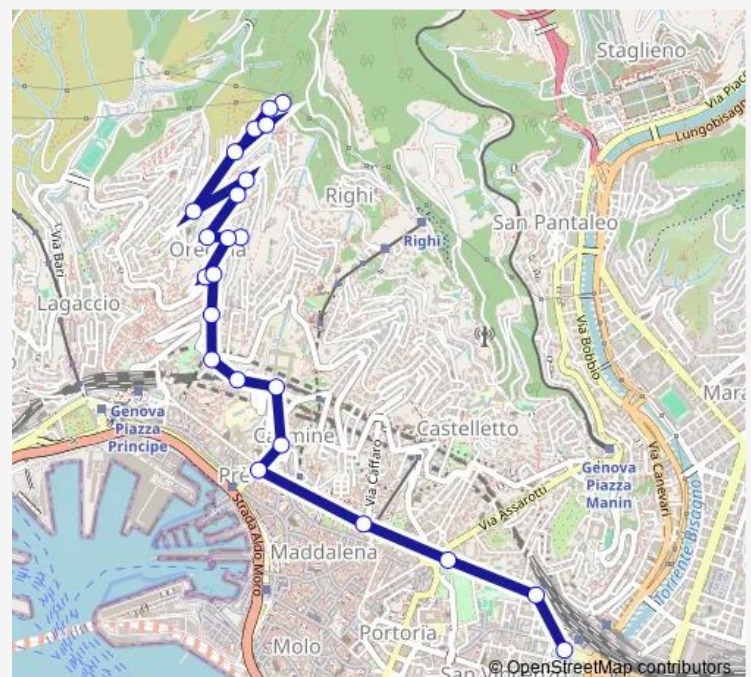

Thursday 05:45-21:10

Friday 05:45-21:10

Saturday 05:45-21:10

Sunday 06:22-20:55

Route info

Direction: Costanzi/Capolinea

Stops: 23

Trip Duration: 0 hour 24 min

■ 40 — Brignole -De Ferrari-Nunziata-Via Costanzi (Righi)

BusMaps

DE Amicis/Piazza Brignole

Brignole FS/Capolinea

Direction

Piacenza 8/Ponte Veronelli — Brignole FS/Capolinea

15 stops

[Open route schedule](#)

Piacenza 8/Ponte Veronelli

Piacenza 9/Ponte Bezzecca

Piacenza 10/Zucche

Piacenza 11/Resasco

Piacenza 12/Cimitero Staglieno

Bobbio 1/Caderiva

Bobbio 2/Montaldo

Bobbio 3/DA Passano

Route info

Direction: Piacenza 8/Ponte Veronelli

Stops: 15

Trip Duration: 0 hour 13 min

Direction

undefined — undefined

0 stops

[Open route schedule](#)**Route schedule**