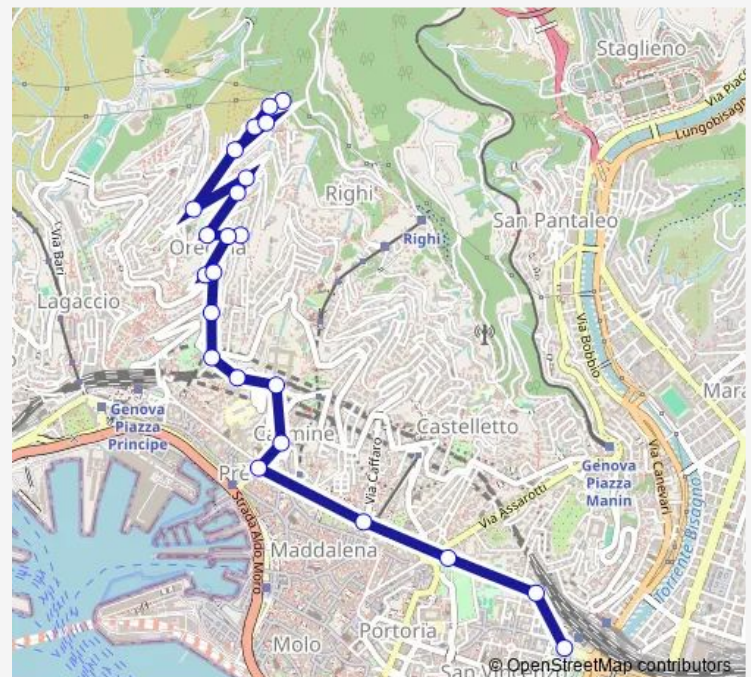

Thursday 05:45-21:10

Friday 05:45-21:10

Saturday 05:45-21:10

Sunday 06:22-20:55

Route info

Direction: Costanzi/Capolinea

Stops: 23

Trip Duration: 0 hour 26 min

■ 40 — Brignole -De Ferrari-Nunziata-Via Costanzi (Righi)

DE Amicis/Piazza Brignole

Brignole FS/Capolinea

Direction

Piacenza 8/Ponte Veronelli — Brignole FS/Capolinea

15 stops

[Open route schedule](#)

Piacenza 8/Ponte Veronelli

Direction: Piacenza 8/Ponte Veronelli

Stops: 15

Trip Duration: 0 hour 12 min

Direction

undefined — undefined

0 stops

[Open route schedule](#)**Route schedule**

undefined — undefined