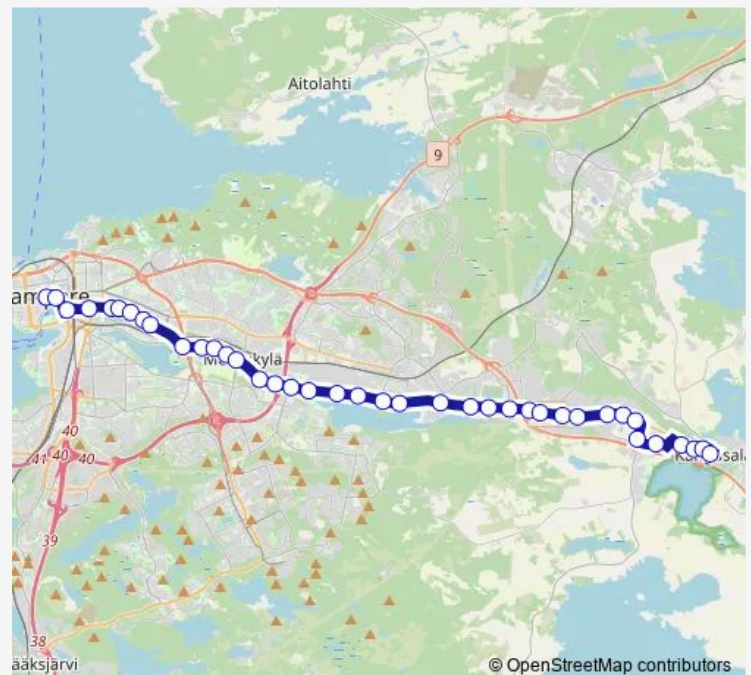

Kristilla

Vehmaistenkatu

Kaukajärventie

Route schedule

Keskustori H — Kangasala B

Monday	04:45-00:15 ⁺¹
Tuesday	04:45-00:15 ⁺¹
Wednesday	04:45-00:15 ⁺¹
Thursday	04:45-00:15 ⁺¹
Friday	04:45-02:55 ⁺¹
Saturday	04:40-01:55 ⁺¹
Sunday	03:15-23:15

Route info

Direction: Keskustori H

Stops: 39

Trip Duration: 0 hour 35 min

40 — Kangasala - Tampere

Aukionkatu

Liuttu

Pitkäjärvi