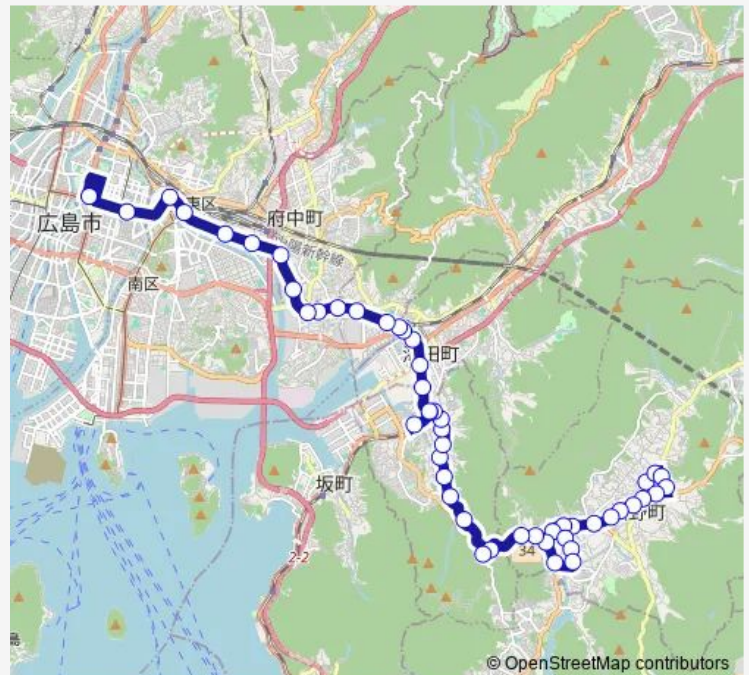

Thursday 08:30-17:09

Friday 08:30-17:09

Saturday 09:04-16:34

Sunday 09:04-16:34

Route info

Direction: 熊野萩原車庫前

Stops: 51

Trip Duration: 1 hour 24 min