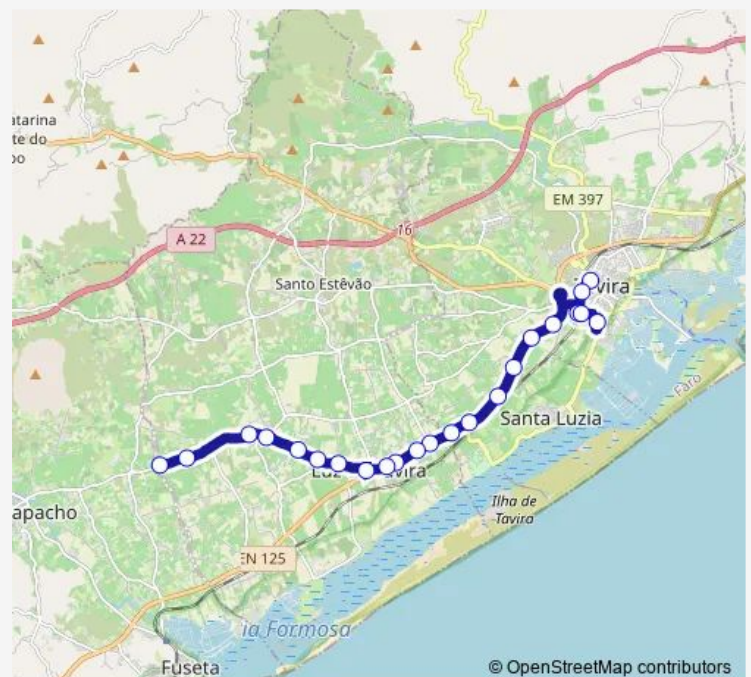

Amaro Gonçalves

Fundo

Quinta da Casa Amarela

Route schedule

Tavira (Terminal Rodoviário) — Brejos (X M1334)

Monday 13:35-18:40

Tuesday 13:35-18:40

Wednesday 13:35-18:40

Thursday 13:35-18:40

Friday 13:35-18:40

Saturday —

Sunday —

Route info

Direction: Tavira (Terminal Rodoviário)

Stops: 23

Trip Duration: 0 hour 20 min

40 — Brejos (X) – Tavira

BusMaps

Lameiro

Brejos (X M1334)

Direction

Brejos (X M1334) — Tavira (Terminal Rodoviário)

23 stops

[Open route schedule](#)