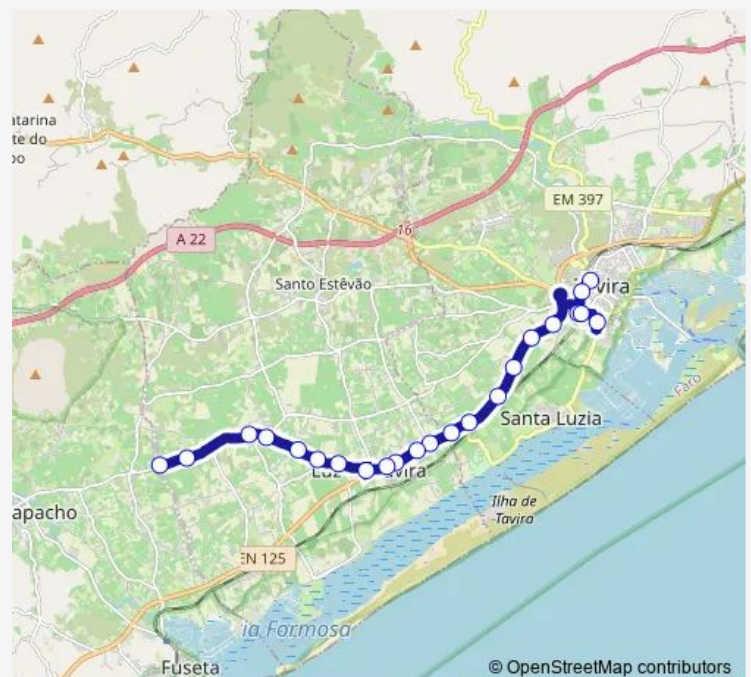

Tavira (Estação Cp)

### Route schedule

Brejos (X M1334) — Tavira (Terminal Rodoviário)

Monday 07:00-16:50

Tuesday 07:00-16:50

Wednesday 07:00-16:50

Thursday 07:00-16:50

Friday 07:00-16:50

Saturday —

### Route info

Direction: Brejos (X M1334)

Stops: 23

Trip Duration: 0 hour 20 min

40 — Brejos (X) – Tavira

BusMaps

Tavira (Bombeiros)

Tavira (Terminal Rodoviário)

## Route info

Direction: Tavira (Terminal Rodoviário)

Stops: 23

Trip Duration: 0 hour 20 min

40 Bus time schedules and route maps are available in an offline PDF at [busmaps.com](https://busmaps.com). Use the [busmaps.com](https://busmaps.com) website to see live bus times, train schedule or subway schedule, and step-by-step directions for all public transit in Tavira