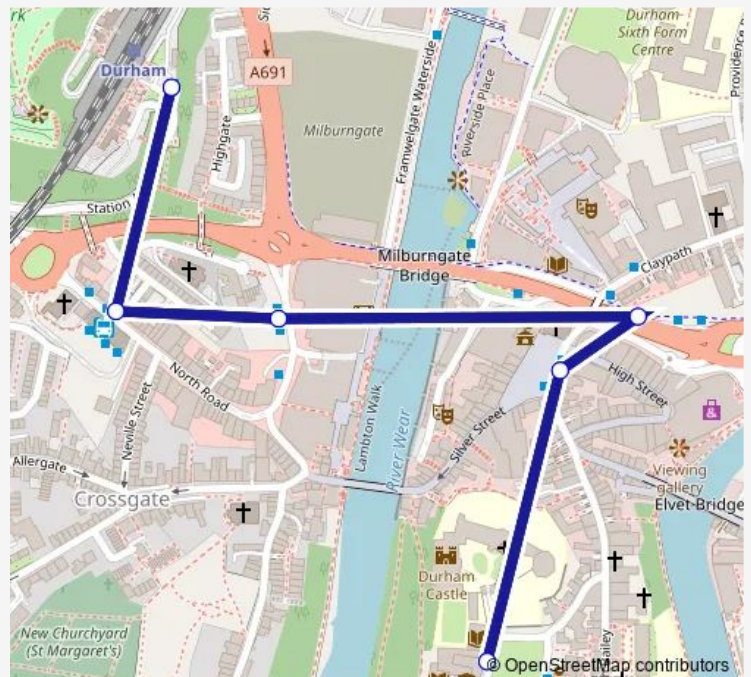

Leazes Road - Millburngate Bridge

Railway Station

Route schedule

Cathedral — Railway Station

Monday 09:57-17:17

Tuesday 09:57-17:17

Wednesday 09:57-17:17

Thursday 09:57-17:17

Friday 09:57-17:17

Saturday 09:17-17:17

Sunday —

Route info

Direction: Cathedral

Stops: 4

Trip Duration: 0 hour 9 min

■ 40 — Durham Cathedral - Durham Railway Station

Direction

Railway Station — Cathedral

6 stops

[Open route schedule](#)

Railway Station

North Road Stand B

Millburngate Stand C

Leazes Rd - Underpass Stand A

Direction: Railway Station

Stops: 6

Trip Duration: 0 hour 9 min

40 Bus time schedules and route maps are available in an offline PDF at busmaps.com. Use the busmaps.com website to see live bus times, train schedule or subway schedule, and step-by-step directions for all public transit in Durham