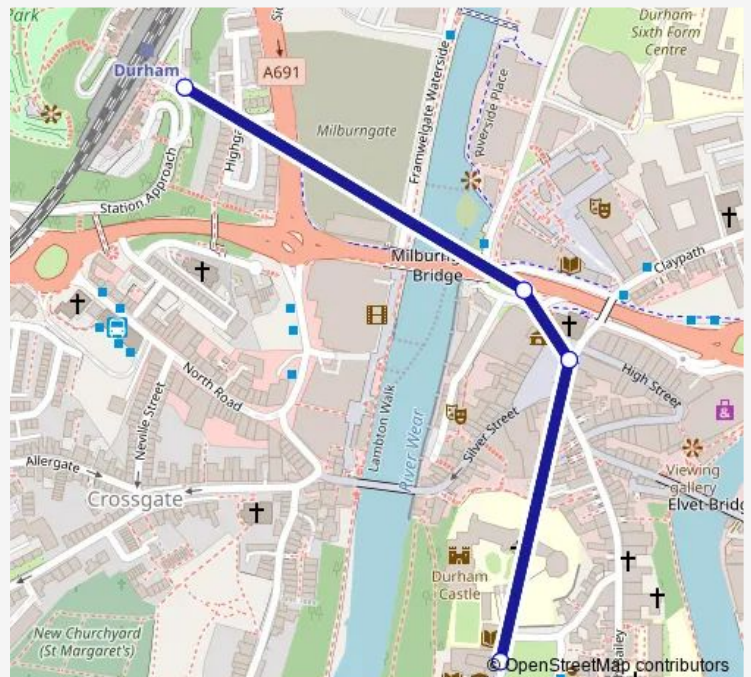

Leazes Road - Millburngate Bridge

Railway Station

Route schedule

Cathedral — Railway Station

| | |
|-----------|-------------|
| Monday | 09:57-17:17 |
| Tuesday | 09:57-17:17 |
| Wednesday | 09:57-17:17 |
| Thursday | 09:57-17:17 |
| Friday | 09:57-17:17 |
| Saturday | 09:17-17:17 |
| Sunday | — |

Route info

Direction: Cathedral

Stops: 4

Trip Duration: 0 hour 9 min

■ 40 — Durham Cathedral - Durham Railway Station

Direction

Railway Station — Cathedral

5 stops

Direction: Railway Station

Stops: 5

Trip Duration: 0 hour 9 min

Direction

Railway Station — Cathedral

6 stops

[Open route schedule](#)

Railway Station

Route info

Direction: Railway Station

Stops: 6

Trip Duration: 0 hour 9 min

40 Bus time schedules and route maps are available in an offline PDF at busmaps.com. Use the busmaps.com website to see live bus times, train schedule or subway schedule, and step-by-step directions for all public transit in Durham