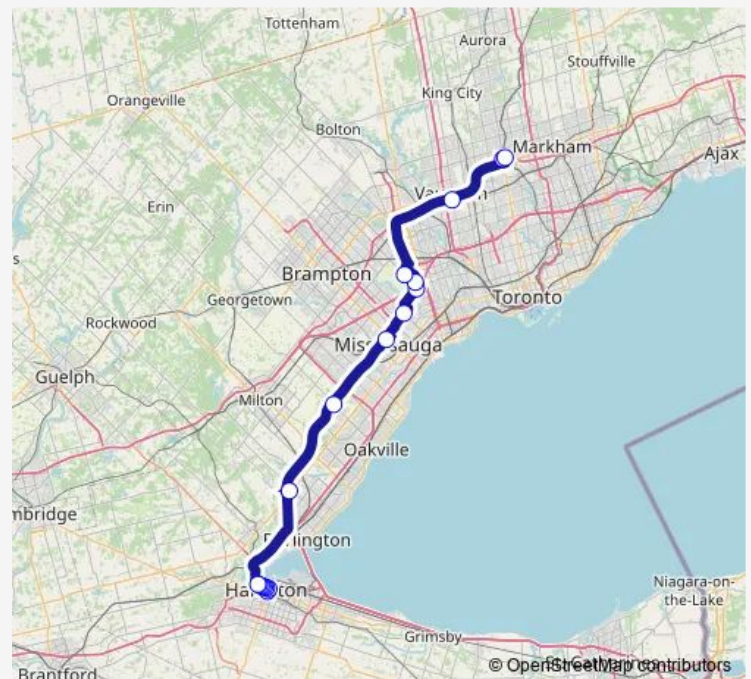

Trafalgar Rd. @ Hwy. 407 Park & Ride

Square One

Dixie Transitway Station

Renforth Transitway Station

Renforth Dr. @ Convair Dr.

Pearson Airport Terminal 1

Hwy 407 Bus Terminal

Yonge St. @ Hwy. 407

Saturday —

Sunday —

Route info

Direction: Hamilton GO Centre Bus

Stops: 18

Trip Duration: 1 hour 45 min

40 — Hamilton / Richmond Hill

Direction

Richmond Hill Centre — Hamilton GO Centre Bus

20 stops

[Open route schedule](#)

Richmond Hill Centre

Yonge St. @ Garden Ave.

Hwy 407 Bus Terminal

Pearson Airport Terminal 1

Renforth Dr. @ Convair Dr.

Renforth Transitway Station

Dixie Transitway Station

Square One

Trafalgar Rd. @ Hwy. 407 Park & Ride

Dundas St. @ Hwy. 407 Park & Ride

Main St. W. @ Paisley Ave. S.

Main St. W. @ Longwood Rd. S.

Main St. W. @ Macklin St. S.