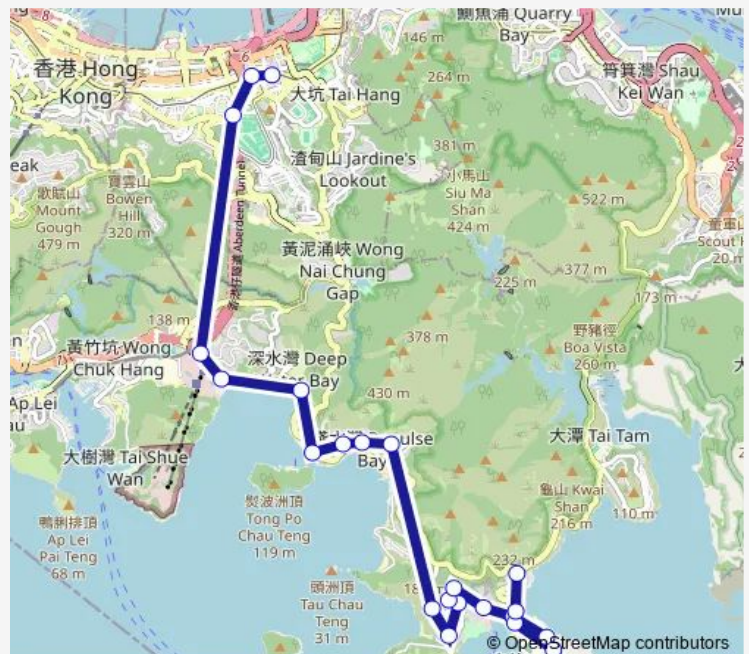

Monday 06:00-20:00

Tuesday 06:00-20:00

Wednesday 06:00-20:00

Thursday 06:00-20:00

Friday 06:00-20:00

Saturday 06:00-20:00

Sunday 06:00-20:00

Route info

Direction: JARDINE'S BAZAAR, JINGHUA CENTER|JARDINE'S BAZAAR|JARDINE'S BAZAAR, JINGHUA CENTER

Stops: 22

Trip Duration: 0 hour 29 min

Cape Road, Opposite Chun MA House|Cape Road, Opposite TO Chun MA House

Direction: Stanley Beach Road, Outside TAI TAM Village|Stanley Beach Road

Stops: 20

Trip Duration: 0 hour 29 min

Caroline Centre, Pennington Street|Pennington Street
LEE Gardens Two|Pennington Street Outside LEE Gar-
dens Two|Pennington Street Outside LEE Gardens
Two|Pennington Street, LEE Gardens Two