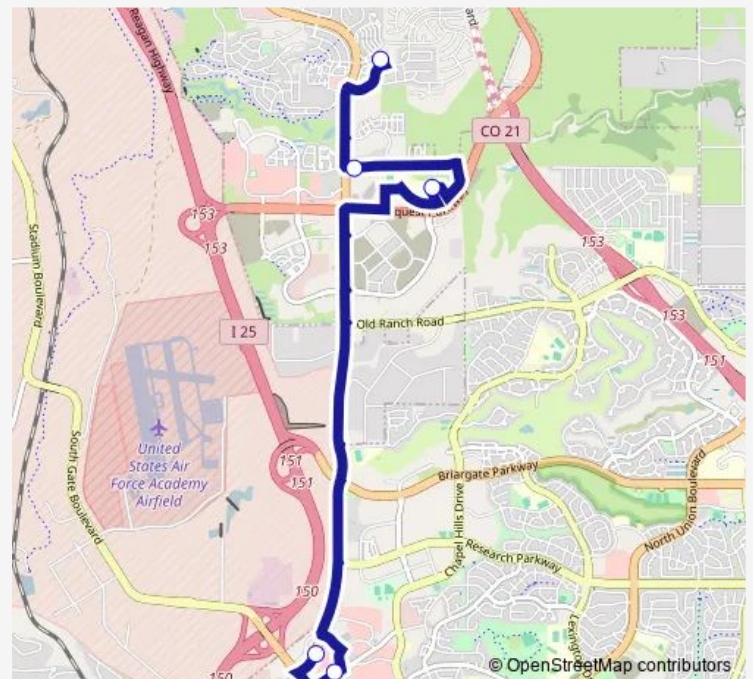

Ppsc Rampart

1472 Jamboree

Voyager Transfer Station

Route schedule

Ppsc Ches Campus — Voyager Transfer Station

Monday 07:50-17:10

Tuesday 07:50-17:10

Wednesday 07:50-17:10

Thursday 07:50-17:10

Friday 07:50-17:10

Saturday —

Sunday —

Route info

Direction: Ppsc Ches Campus

Stops: 5

Trip Duration: 0 hour 18 min

40 — Voyager - Rampart Ppsc

Direction

Voyager Transfer Station — Ppsc Ches Campus

4 stops

[Open route schedule](#)

Voyager Transfer Station

NEW Life DR/ Voyager

Ppsc Rampart

Ppsc Ches Campus

Route schedule

Voyager Transfer Station — Ppsc Ches Campus

Monday	07:34-16:54
Tuesday	07:34-16:54
Wednesday	07:34-16:54
Thursday	07:34-16:54
Friday	07:34-16:54
Saturday	—
Sunday	—

Route info