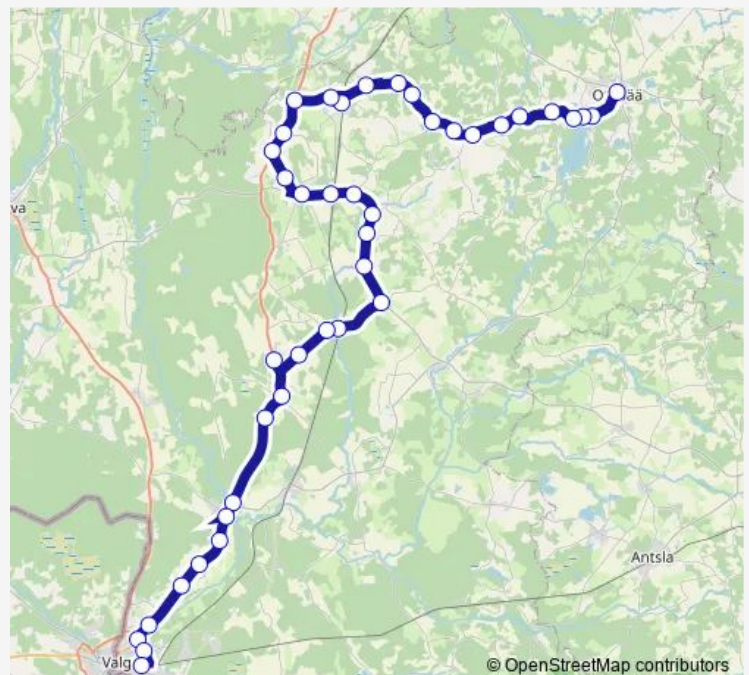

Thursday 16:55

Friday —

Saturday 16:55

Sunday —

Route info

Direction: Otepää

Stops: 41

Trip Duration: 1 hour 15 min