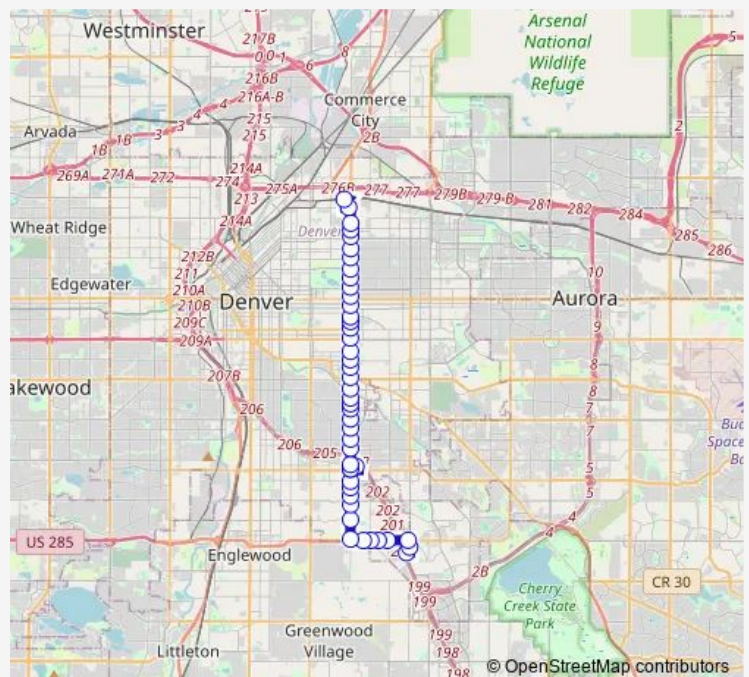

### Route schedule

Southmoor Station Gate F — 40th & Colorado Station Gate D

Monday 03:39-00:01<sup>+1</sup>

Tuesday 03:39-00:01<sup>+1</sup>

Wednesday 03:39-00:01<sup>+1</sup>

Thursday 03:39-00:01<sup>+1</sup>

### Route info

Direction: Southmoor Station Gate F

Stops: 45

Trip Duration: 0 hour 52 min

40 — Colorado Boulevard

S Colorado Blvd & Kentucky Ave

S Colorado Blvd & Ohio Ave

S Colorado Blvd & Exposition Ave

S Colorado Blvd & Virginia Ave

S Colorado Blvd & Alameda Ave Farside

S Colorado Blvd & Bayaud Ave

Colorado Blvd & 1st Ave

Colorado Blvd & 3rd Ave

Colorado Blvd & 6th Ave

Colorado Blvd & 8th Ave

Colorado Blvd & 9th Ave

Colorado Blvd & 11th Ave

Colorado Blvd & 14th Ave

Colorado Blvd & Colfax Ave

Colorado Blvd & 17th Ave

Colorado Blvd & Montview Blvd

Colorado Blvd & 23rd Ave

Colorado Blvd & 26th Ave

Colorado Blvd & 29th Ave