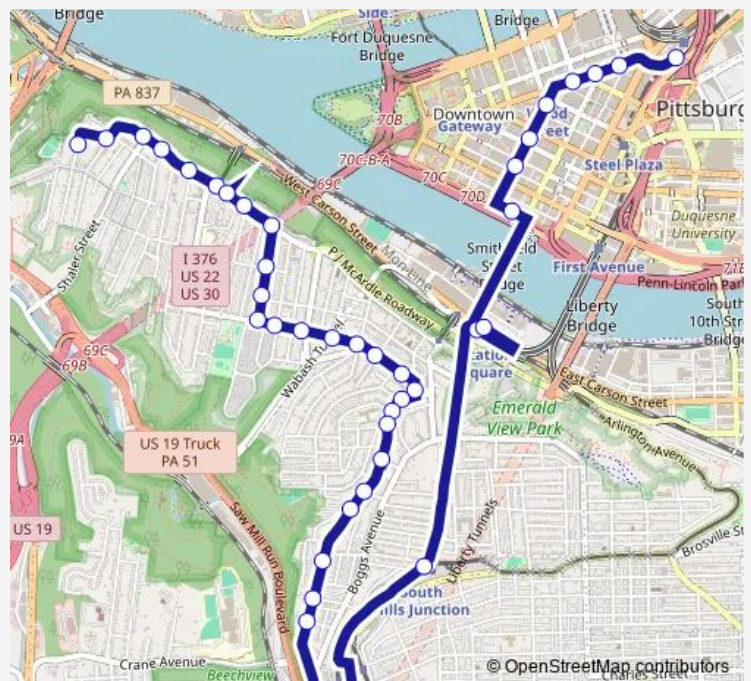

### Route schedule

Fingal ST + #225(Fingal/Rutldge Termin) — East Busway + Penn Station A

Monday 06:00-24:00

Tuesday 06:00-24:00

Wednesday 06:00-24:00

Thursday 06:00-24:00

Friday 06:00-24:00

Saturday 06:01-23:22

### Route info

Direction: Fingal ST + #225(Fingal/Rutldge Termin)

Stops: 40

Trip Duration: 0 hour 34 min

40 — Mount Washington

Southern AV+ Cowan

Southern AVE + Whitworth

Southern AVE + Dewitt