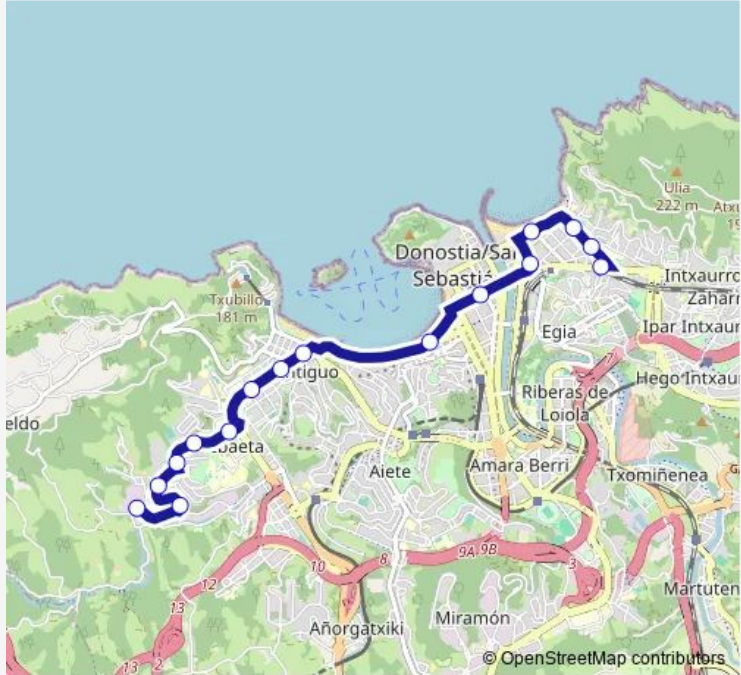

Bus 40 Gros-Antiguo-Igara

[Go to website](#)

Direction
 Ategorrieta 41 — Igara
 16 stops
[Open route schedule](#)

- Ategorrieta 41
- G.Vía-G.Nagusia 27
- Colón 17
- Askatasuna 18
- Urbietta 20
- Zubieta-San Martín
- Zumalakarregi 10
- Antig Anbul
- Majisteritza Tol 14
- Uniber T.70 li
- Tolosa 112
- Portuetxe 2
- Portuetxe 10
- Portuetxe 18
- Errotazar
- Igara

Route schedule
 Ategorrieta 41 — Igara

Monday	07:00-21:00
Tuesday	07:00-21:00
Wednesday	07:00-21:00
Thursday	07:00-21:00
Friday	07:00-21:00
Saturday	—
Sunday	—

Route info
 Direction: Ategorrieta 41
 Stops: 16
 Trip Duration: 0 hour 26 min

Sunday —

Route info

Direction: Ategorrieta 41

Stops: 19

Trip Duration: 0 hour 29 min

Direction

Igara — Ategorrieta 41

16 stops

Saturday —

Sunday —

Route info

Direction: Igara

Stops: 16

Trip Duration: 0 hour 28 min

40 Bus time schedules and route maps are available in an offline PDF at busmaps.com. Use the busmaps.com website to see live bus times, train schedule or subway schedule, and step-by-step directions for all public transit in San Sebastian