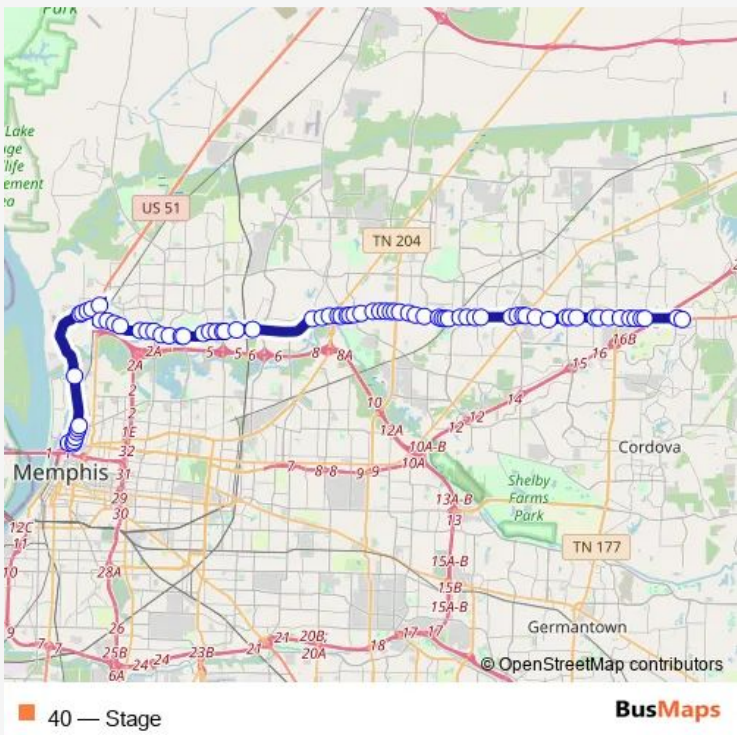

Whitney Ave@Thomas St

Stage@Thomas

Stage@Water Lily Trail

Stage@Laredo

Stage Delano @Stage

Delano@Steele

Delano@1561

Delano@Watkins

Delano@Overton Crossing

Route schedule
 William Hudson Transit Center — Fletcher Trace Pkwy@Stage Rd

| | |
|-----------|-------------|
| Monday | 06:15-19:45 |
| Tuesday | 06:15-19:45 |
| Wednesday | 06:15-19:45 |
| Thursday | 06:15-19:45 |
| Friday | 06:15-19:45 |
| Saturday | 07:15-19:15 |
| Sunday | 08:15-15:45 |

Route info
 Direction: William Hudson Transit Center
 Stops: 76
 Trip Duration: 1 hour 10 min

James@Chatworth

James@Mclean

James@Mclean

James@Mt Terrace

James@W Skyline Cir

James@E Skyline Cir

James Rd@Hollywood St

James@Range Line

James@Birchfield

James@Scotland

James@James

James@River Grove Cr

James@Water Rd

James Rd@Austin Peay Hwy

Stage@East