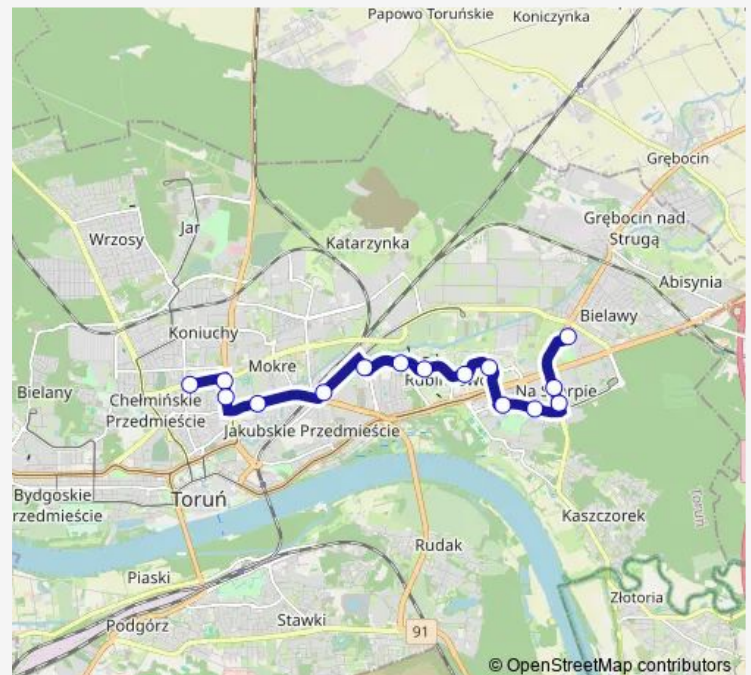

Ślaskiego 04

Wyszyńskiego 03

Ligi Polskiej 05

Witosa 01

Bielawy 00

Route schedule

Popiela 02 — Bielawy 00

Monday 04:34-13:23

Tuesday 04:34-13:23

Wednesday 04:34-13:23

Thursday 04:34-13:23

Friday 04:34-13:23

Saturday 04:34-13:23

Sunday 04:34-13:23

Route info

Direction: Popiela 02

Stops: 15

Trip Duration: 0 hour 24 min

40 — Popiela -> Bielawy-40

40 Bus time schedules and route maps are available in an offline PDF at busmaps.com. Use the busmaps.com website to see live bus times, train schedule or subway schedule, and step-by-step directions for all public transit in Lysomice