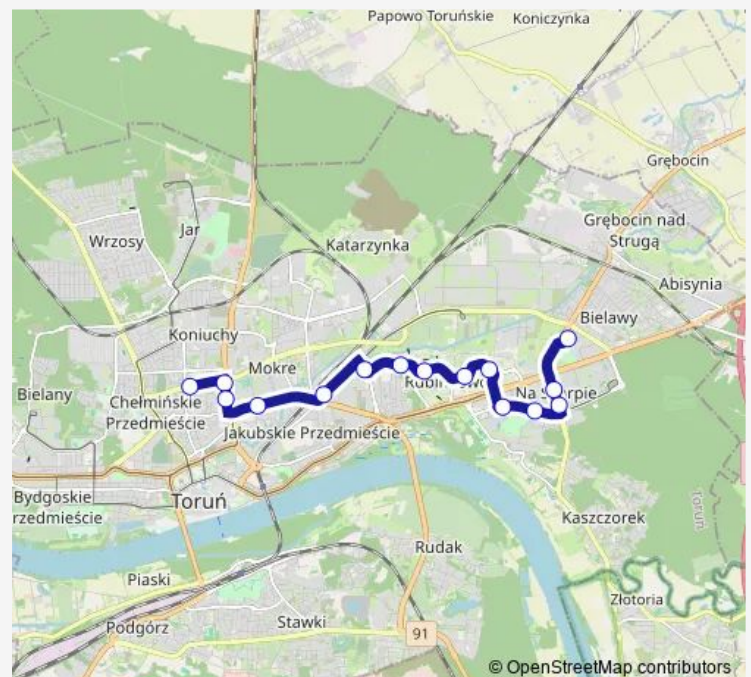

### Route schedule

Popiela 02 — Bielawy 00

Monday 04:34-13:23

Tuesday 04:34-13:23

Wednesday 04:34-13:23

Thursday 04:34-13:23

Friday 04:34-13:23

Saturday 04:34-13:23

### Route info

Direction: Popiela 02

Stops: 15

Trip Duration: 0 hour 23 min

40 — Popiela -> Bielawy-40

40 Bus time schedules and route maps are available in an offline PDF at [busmaps.com](https://busmaps.com). Use the [busmaps.com](https://busmaps.com) website to see live bus times, train schedule or subway schedule, and step-by-step directions for all public transit in Lysomice