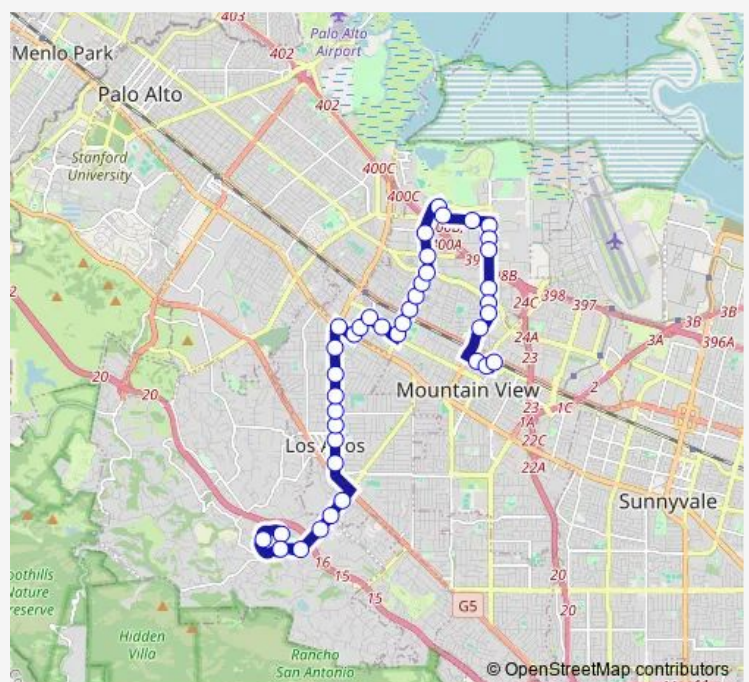

Rengstorff & Stanford

California & Rengstorff

California & Ortega

Showers & California

Route schedule

Mountain View Transit Center (Bay 5) — San Antonio & Lyell

Monday —

Tuesday —

Wednesday —

Thursday —

Friday —

Saturday —

Sunday

08:59-18:25

Route info

Direction: Mountain View Transit Center (Bay 5)

Stops: 31

Trip Duration: 0 hour 32 min

40 — Foothill Coll - Mtn View TC via N. Bayshore

Showers & El Camino

San Antonio & El Camino

San Antonio & Portola

San Antonio & Pine

San Antonio & Yerba Buena

San Antonio & Almond

San Antonio & Edith

San Antonio & Hillview

San Antonio & Lyell

San Antonio & Lyell

Direction

Rengstorff & Middlefield — Foothill College Loop at Transit Center

23 stops