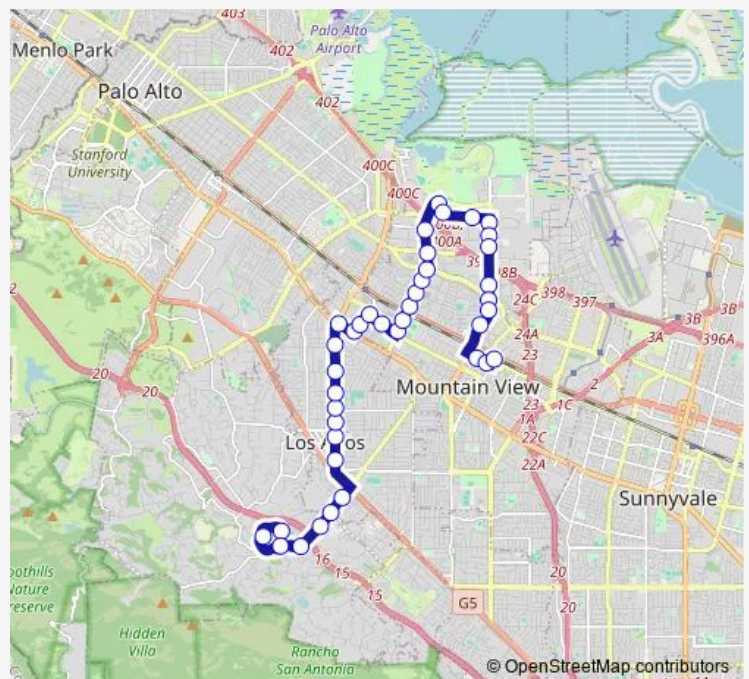

Rengstorff & Stanford

California & Rengstorff

California & Ortega

Showers & California

Route schedule

Mountain View Transit Center (Bay 5) — San Antonio & Lyell

Monday —

Tuesday —

Wednesday —

Thursday —

Friday —

Saturday —

Sunday

08:59-18:25

Route info

Direction: Mountain View Transit Center (Bay 5)

Stops: 31

Trip Duration: 0 hour 32 min

40 — Foothill Coll - Mtn View TC via N. Bayshore

Showers & El Camino

San Antonio & El Camino

San Antonio & Portola

San Antonio & Pine

San Antonio & Yerba Buena

San Antonio & Almond

San Antonio & Edith

San Antonio & Hillview

San Antonio & Lyell

San Antonio & Lyell

Direction

Rengstorff & Middlefield — Foothill College Loop at Transit Center

23 stops