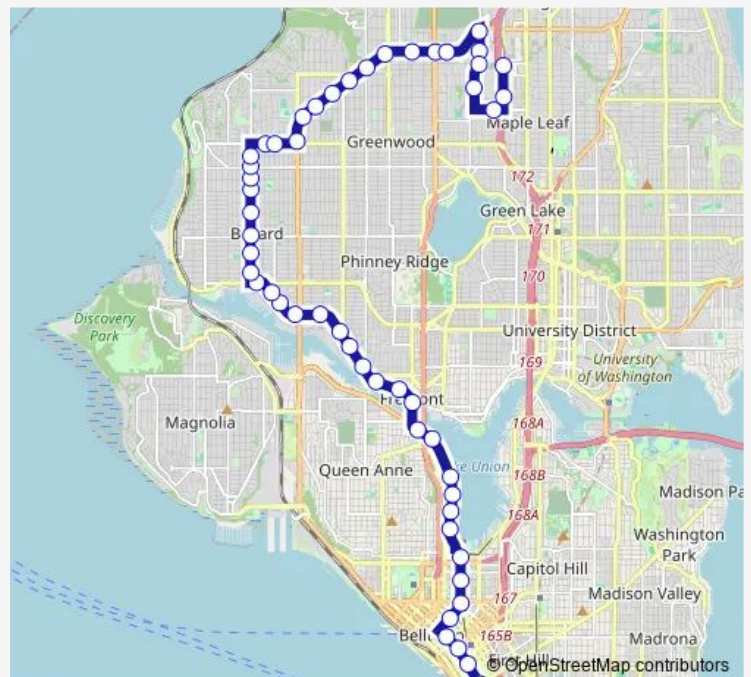

N 105th St & Greenwood Ave N

Holman Rd NW & 3rd Ave Nw

Holman Rd NW & 7th Ave Nw

Holman Rd NW & 9th Ave Nw

Holman Rd NW & 13th Ave Nw

Holman Rd NW & Mary Ave Nw

15th Ave NW & NW 87th St

NW 85th St & 15th Ave Nw

NW 85th St & 19th Ave Nw

NW 85th St & 22nd Ave Nw

24th Ave NW & NW 85th St

Route schedule

Northgate Station - Bay 4 — 3rd Ave S & S Main St

Monday 05:01-01:16⁺¹

Tuesday 05:01-01:16⁺¹

Wednesday —

Thursday 05:01-01:16⁺¹

Friday 05:01-01:16⁺¹

Saturday 06:01-00:59⁺¹

Sunday 06:00-01:01⁺¹

Route info

Direction: Northgate Station - Bay 4

Stops: 54

Trip Duration: 1 hour 0 min

■ 40

24th Ave NW & NW 83rd St

24th Ave NW & NW 80th St

24th Ave NW & NW 77th St

24th Ave NW & NW 75th St

24th Ave NW & NW 70th St

24th Ave NW & NW 65th St

24th Ave NW & NW 61st St