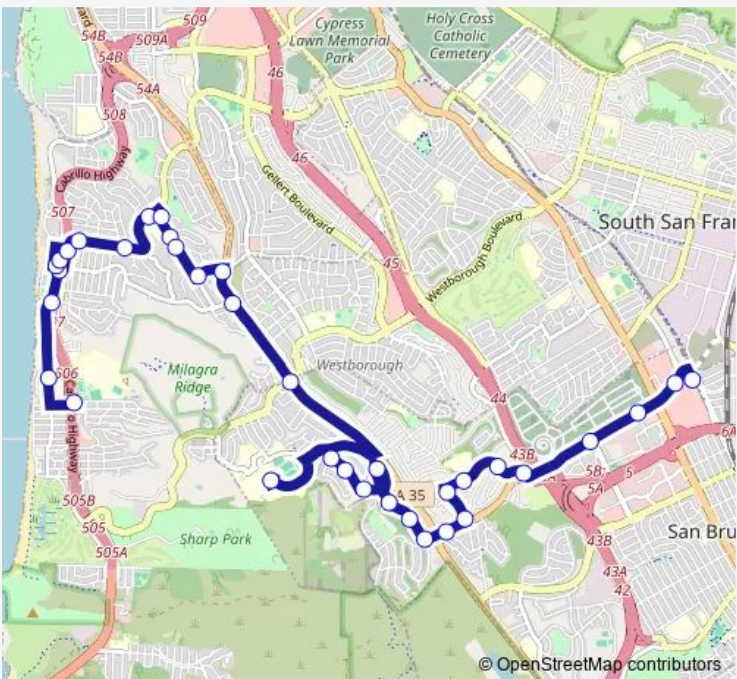

Bus 40 IBL Middle School - San Bruno Bart

[Go to website](#)

Direction
 San Bruno Bart-Bay 7 Outer Busway — Palmetto Ave & Shell St
 33 stops
[Open route schedule](#)

- San Bruno Bart-Bay 7 Outer Busway
- Sneath & Huntington Outbound Bart
- Sneath Ln & National Ave
- Sneath Ln & Cherry Ave
- Rollingwood Dr & Sneath Ln
- 2260 Rollingwood Dr
- Rollingwood Dr & Cottonwood Dr
- Rollingwood Dr & Sequoia Ave
- Sequoia Ave & Sneath Ln
- Sneath Ln & Claremont Dr
- Sneath Ln & Monterey Dr
- Sneath Ln & Colusa Ct
- Sneath Ln & Mendocino Ct
- Riverside Dr & Moreland Dr
- Longview Dr & Moreland Dr
- Longview Dr & Goodwin Dr
- 220 Allen Dr
- Allen Dr & Ross Way
- Skyline College Transit Ctr
- College Dr & Allen Dr
- Skyline Blvd & Westborough Blvd

Route schedule
 San Bruno Bart-Bay 7 Outer Busway — Palmetto Ave & Shell St

Monday	07:36-08:00
Tuesday	07:36-08:00
Wednesday	07:36-08:00
Thursday	07:36-08:00
Friday	07:36-08:00
Saturday	—
Sunday	—

Route info
 Direction: San Bruno Bart-Bay 7 Outer Busway
 Stops: 33
 Trip Duration: 0 hour 41 min

Monterey Rd & Waterford St

Oceana Blvd & Pacific Manor School Rear Entrance

Oceana Blvd & Milagra Dr

904 Oceana Blvd-Good Shepherd School

Oceana Blvd & Paloma Ave

Palmetto Ave & Shell St

Direction

Oceana Blvd & Paloma Ave — San Bruno Bart-Bay 4

Wednesday 13:30-14:15

Thursday 15:20

Friday 15:20

Saturday —

Sunday —

Route info

Direction: Oceana Blvd & Paloma Ave

Stops: 35