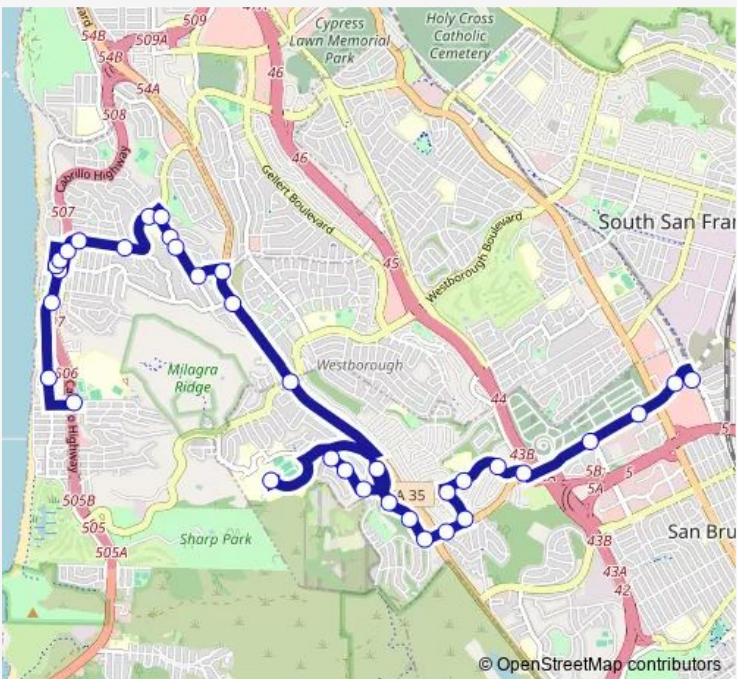

Bus 40 IBL Middle School - San Bruno Bart

[Go to website](#)

Direction
 San Bruno Bart-Bay 7 Outer Busway — Palmetto Ave & Shell St
 33 stops
[Open route schedule](#)

- San Bruno Bart-Bay 7 Outer Busway
- Sneath & Huntington Outbound Bart
- Sneath Ln & National Ave
- Sneath Ln & Cherry Ave
- Rollingwood Dr & Sneath Ln
- 2260 Rollingwood Dr
- Rollingwood Dr & Cottonwood Dr
- Rollingwood Dr & Sequoia Ave
- Sequoia Ave & Sneath Ln
- Sneath Ln & Claremont Dr
- Sneath Ln & Monterey Dr
- Sneath Ln & Colusa Ct
- Sneath Ln & Mendocino Ct
- Riverside Dr & Moreland Dr
- Longview Dr & Moreland Dr
- Longview Dr & Goodwin Dr
- 220 Allen Dr
- Allen Dr & Ross Way
- Skyline College Transit Ctr
- College Dr & Allen Dr
- Skyline Blvd & Westborough Blvd

Route schedule
 San Bruno Bart-Bay 7 Outer Busway — Palmetto Ave & Shell St

Monday	07:36-08:00
Tuesday	07:36-08:00
Wednesday	07:36-08:00
Thursday	07:36-08:00
Friday	07:36-08:00
Saturday	—
Sunday	—

Route info
 Direction: San Bruno Bart-Bay 7 Outer Busway
 Stops: 33
 Trip Duration: 0 hour 41 min

Monterey Rd & Waterford St

Oceana Blvd & Pacific Manor School Rear Entrance

Oceana Blvd & Milagra Dr

904 Oceana Blvd-Good Shepherd School

Oceana Blvd & Paloma Ave

Palmetto Ave & Shell St

Direction

Oceana Blvd & Paloma Ave — San Bruno Bart-Bay 4

Wednesday 13:30-14:15

Thursday 15:20

Friday 15:20

Saturday —

Sunday —

Route info

Direction: Oceana Blvd & Paloma Ave

Stops: 35