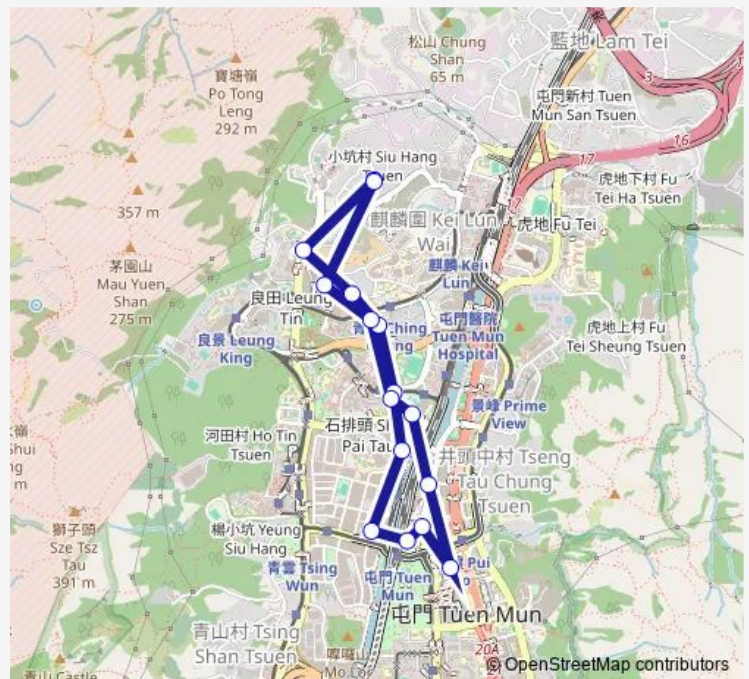

Shek PAI TAU Road, Outside MA KO PAN Memorial College|Shek PAI TAU Road, Near MA KAM Ming Charitable

Route schedule

SIU HANG TSUEN MINIBUS TERMINUS — SIU HANG TSUEN MINIBUS TERMINUS

Monday	06:00
Tuesday	06:00
Wednesday	06:00
Thursday	06:00
Friday	06:00
Saturday	06:00
Sunday	06:00

Route info

Direction: SIU HANG TSUEN MINIBUS TERMINUS

Stops: 16

Trip Duration: 0 hour 23 min

40 — SIU Hang Tsuen - Tuen MUN Town Centre (Circular) **BusMaps**

Foundation MA KO PAN Memorial College Parents Resource Centre