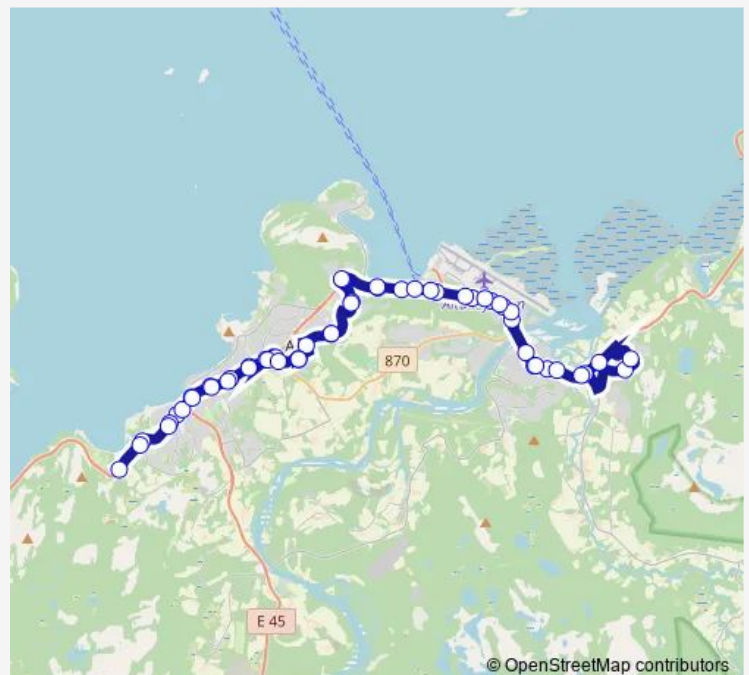

Thursday 06:10-22:40

Friday 06:10-22:40

Saturday 06:10-22:40

Sunday 08:40-20:40

Route info

Direction: Alta sentrum

Stops: 55

Trip Duration: 0 hour 54 min