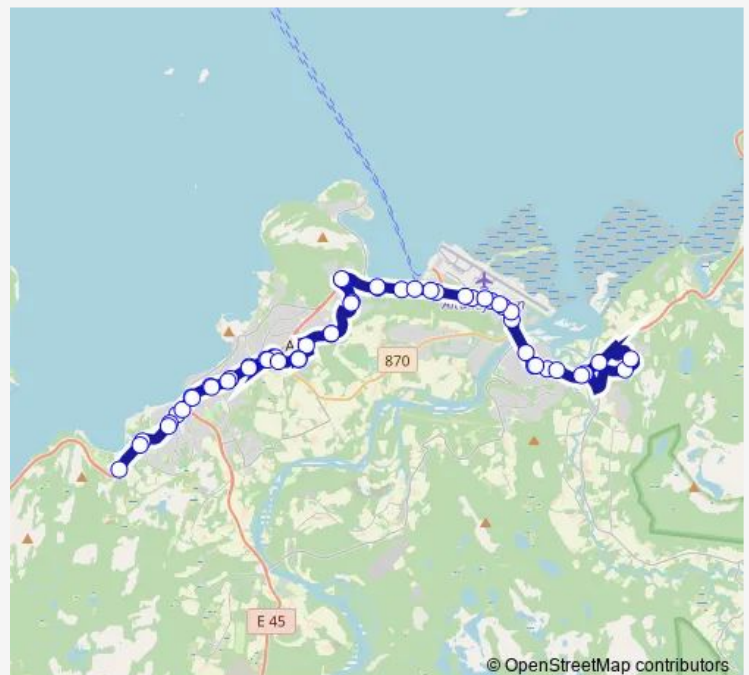

Thursday 06:10-22:40

Friday 06:10-22:40

Saturday 07:10-22:40

Sunday 08:40-20:40

Route info

Direction: Alta sentrum

Stops: 53

Trip Duration: 0 hour 54 min