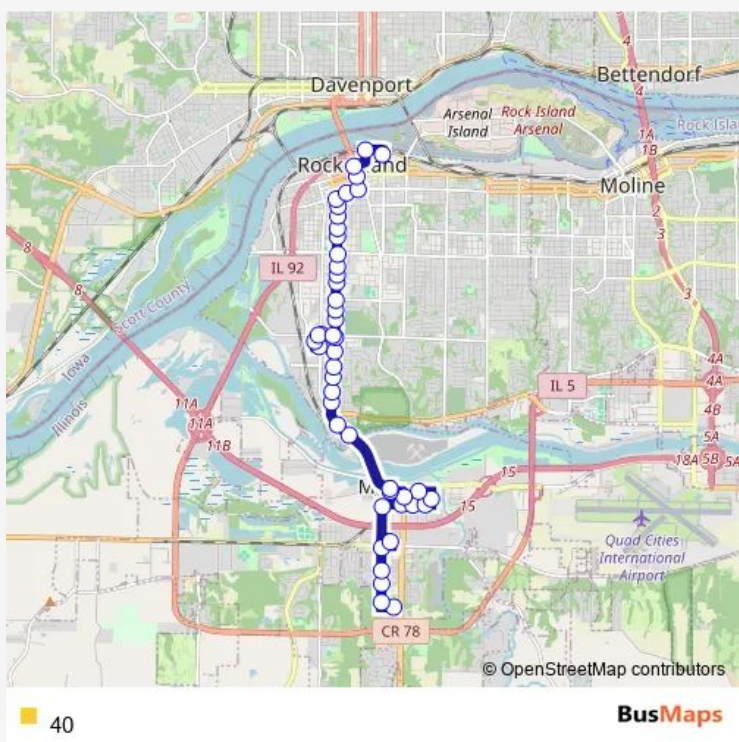

Direction
 District — 2 St W & 20 Ave W Shelter
 60 stops
[Open route schedule](#)

- District
- 19 St & 3 Ave
 - 18 St & 3 Ave
 - 17 St & 3 Ave Shelter
 - 15 St & 3 Ave
 - 15 St & 5 Ave
 - 15 St & 7 Ave
 - 13 St & 7 Ave
 - 11 St & 7 Ave_01
 - 11 St & 9 Ave
 - 11 St & 11 Ave
 - 11 St & 13 Ave
 - 11 St & 15 Ave
 - 11 St & 18 Ave
 - 11 St & 20 Ave
 - 11 St & 21 Ave Shelter
 - 11 St & 23 Ave
 - 11 St & 25 Ave
 - 11 St & 27 Ave
- Community Healthcare
- 11 St & 31 Ave

Route schedule
 District — 2 St W & 20 Ave W Shelter

Monday	06:30-14:00
Tuesday	06:30-14:00
Wednesday	06:30-14:00
Thursday	06:30-14:00
Friday	06:30-14:00
Saturday	07:30-14:00
Sunday	—

Route info
 Direction: District
 Stops: 60
 Trip Duration: 0 hour 50 min